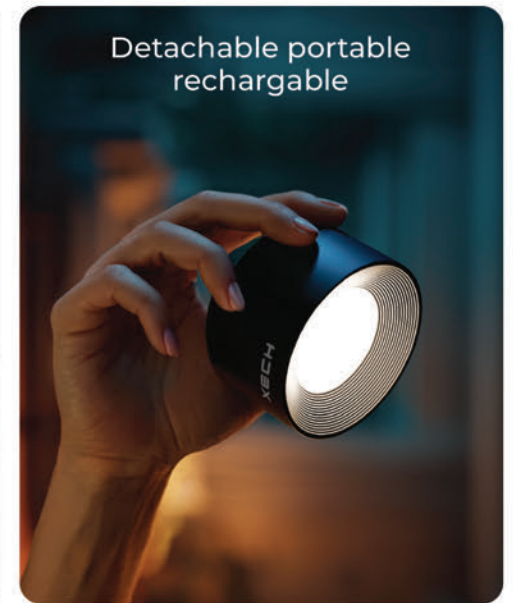

360° Diffused Lighting

Carabiner Hook

Energy Efficient LEDs

Type C Charging

How is

Magmount perfect for Homes, Offices and Study?

Neodymium Magnets

360° Rotatable Head

Detachable Lamp Head

USB-C Rechargeable

3 Levels of Brightness

Single Touch Sensor

How is

Magmount perfect for Homes, Offices and Study?

Neodymium Magnets

360° Rotatable Head

Detachable Lamp Head

USB-C Rechargeable

3 Levels of Brightness

Single Touch Sensor

**XECH**<sup>®</sup>