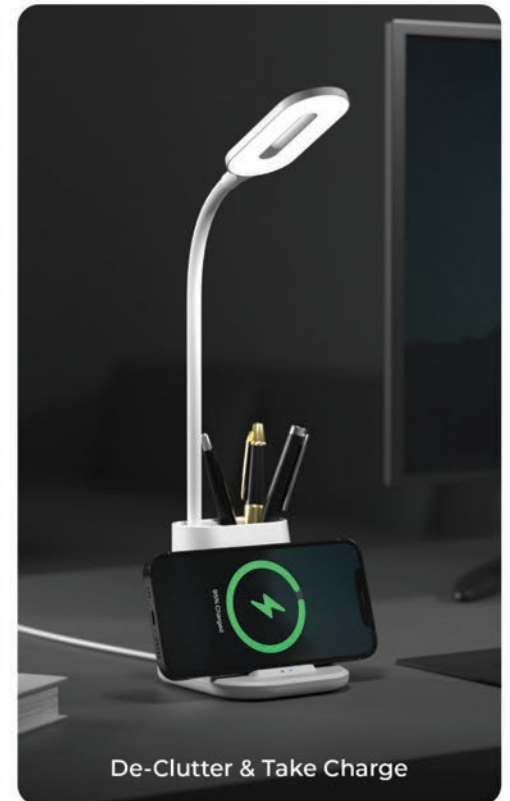

1 x USB Port | 1 x USB C Port | 1 x Wireless Charger

How

**XECH** Quest Helps You Stay Charged And Organised?

Over Charge  
Protection

15W Fast  
Wireless Charger

MultiCharger

Pen  
Stand

USB C  
Powered

Vertical  
Phone Holder

Get charged up faster than ever

15W Fast Wireless Charging

Deeper pockets to store essentials

Integrated Pen Stand

De-Clutter & Take Charge

Charge 3 Devices Simultaneously

1 x USB Port | 1 x USB C Port | 1 x Wireless Charger

How

**XECH** Quest Pro Outcharges Other Lamps In The Market?

Table Lamp

15W Fast Wireless Charger

MultiCharger

Pen Stand

USB C Powered

3 Colour Tone Lighting