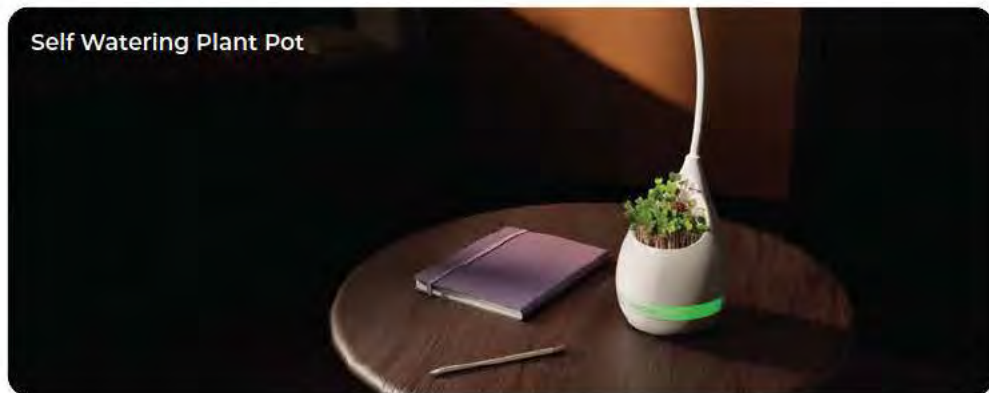

Smartphone  
Holder

Dual  
Pen Stand

**XECH**<sup>®</sup>

**T2**  
Multifunctional LED Lamp

MRP ₹ 1,499/-

Operate the lamp with a single touch

Keep Things Organized  
Pen Stand & Stationery Holder

A Lamp perfect for Study and Work!

Self Watering Plant Pot

How Does **XECH** T2 Lamp Differentiate Itself From Other Lamps In The Market?

Adjustable Brightness

Plant Pot

Pen Stand

Touch Sensor

Rechargeable Battery

**XECH**<sup>®</sup>