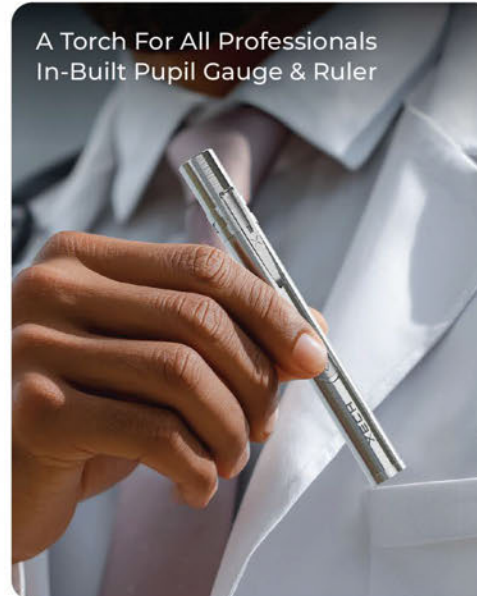

White Lighting