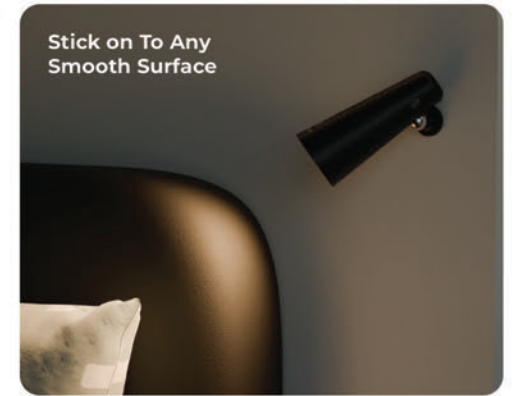

How does
XECH Magneto II XL adapt to your space?