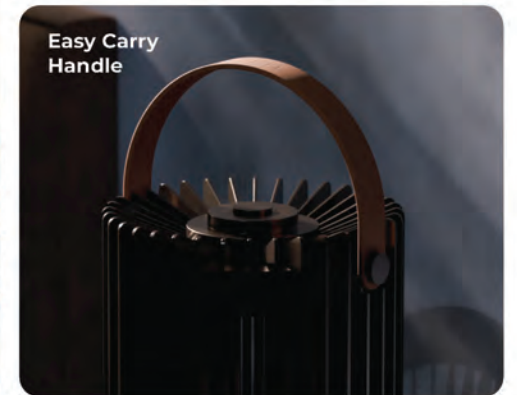

30ft/sec  
Wind Throw

Uni Dial  
Control

All-in-One Air  
Flow System

3 Wind  
Speeds

60W Energy  
Efficient Motor

How is **XECH** Future Fan redefining the way we experience cooling?

30ft/sec  
Wind Throw

Uni Dial  
Control