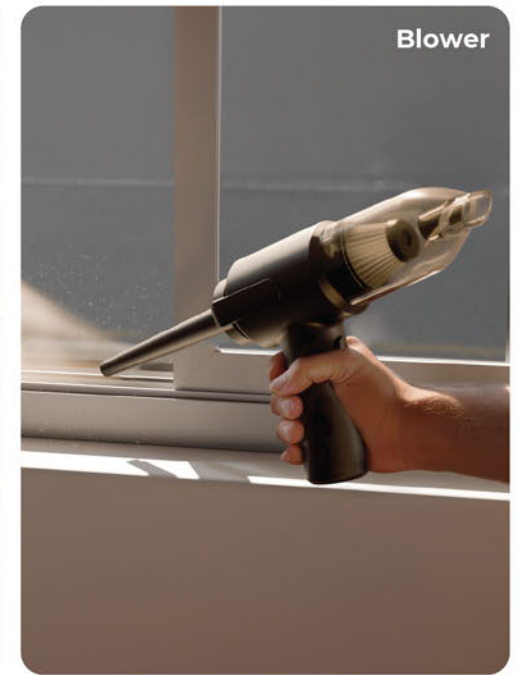

Why Is **XECH** Travel Kettle A Better Choice Over Conventional Kettles?

300W Power

400 ml Capacity

ISI Certified Power Cord

304 Grade Stainless Steel

Auto Shut Down

Multi Voltage Adapt