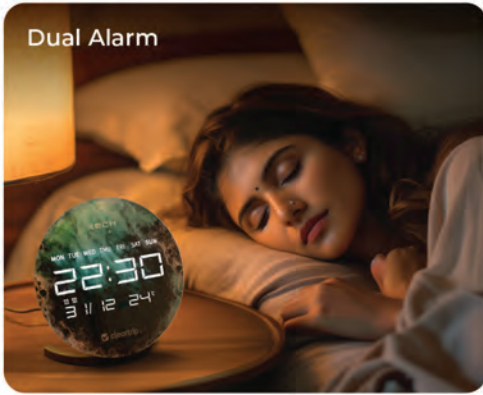

XECH

SOLARIS X (CUSTOMISED)
Desktop Clock Speaker

MRP ₹ 4,499/-

What Makes

XECH

Solaris X The Most Versatile Clock?

Digital Clock

Dual Alarm

USB C Powered

Wireless Speaker

Ambient Temperature

Temporal Memory