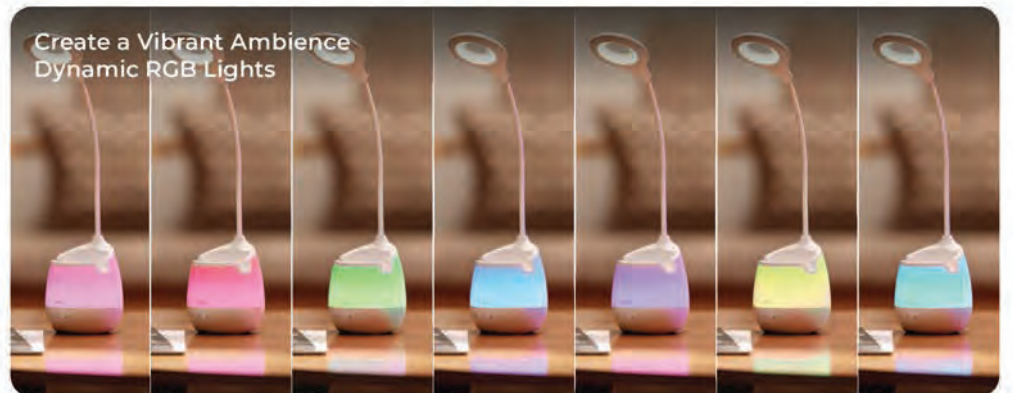

## RETRO JAM

Rechargeable Karaoke Party Speaker

MRP ₹ 3999/-

Designed for Music Lovers  
Karaoke Party Speaker

Dance While You Sing

Easy to Carry Handle

Unique Retro Design  
Vintage Style Knob

How

Karaoke Speaker Add Zest To Your Parties?

5W  
Speaker

Magic  
AI Voice

USB C  
Charging

Stellar  
Voice Clarity

Moving Coil  
Condenser Mic

Lyrics  
Cancellation

What Makes

**XECH** Lumosx The Most Versatile Lamp In The Market?

Wireless Speaker

RGB Mood Lights

Pen Stand

Smartphone Holder

Rechargeable Battery

**XECH**<sup>®</sup>