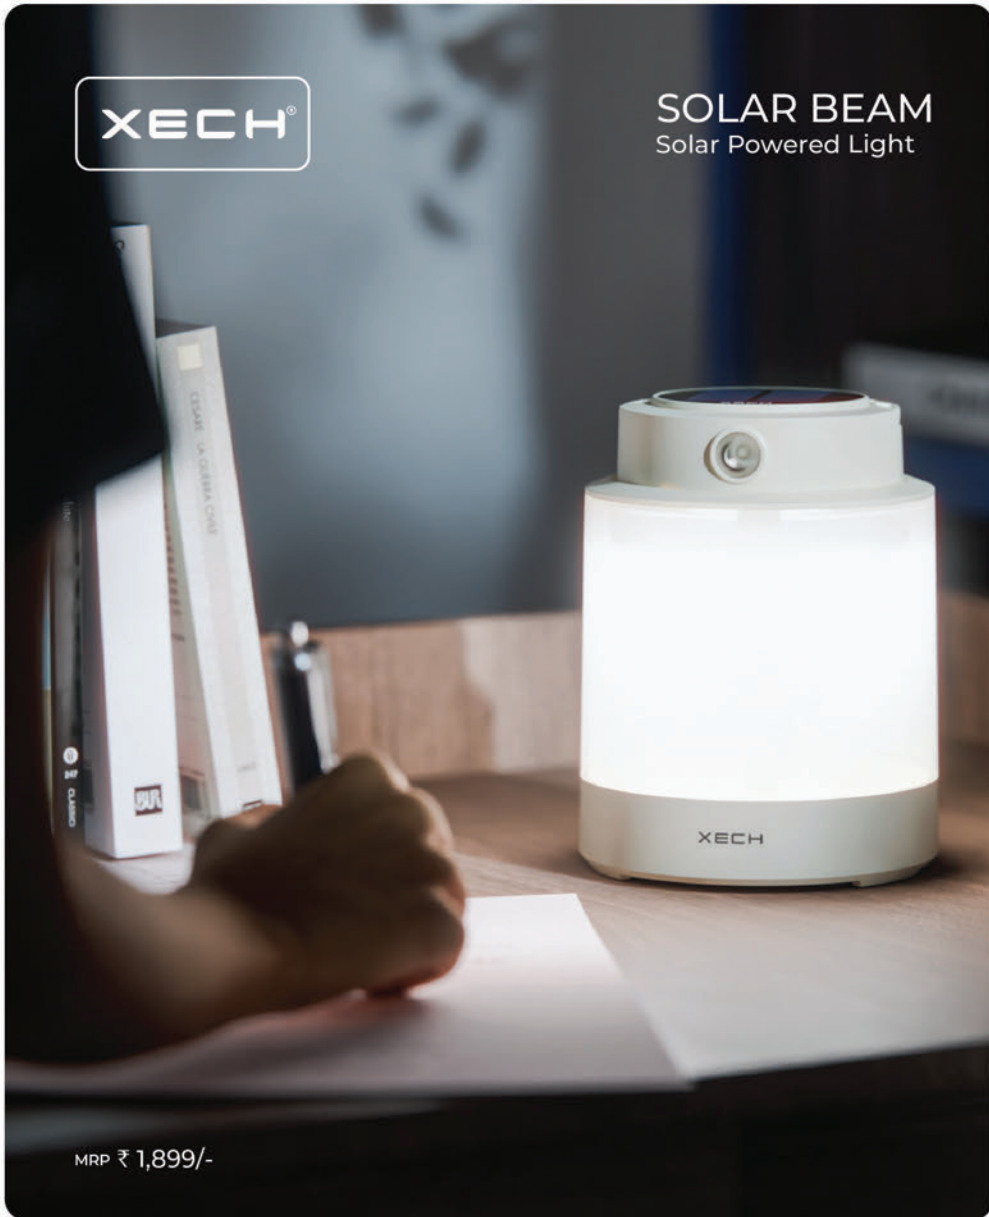

Side Light

High Intensity  
Brightness

One Button  
Operation

Energy  
Efficient LEDs

Emergency  
SOS

USB C  
Rechargeable

How is **XECH** Solar Lamp redefining the way we harness the power of light?

Study Lamp