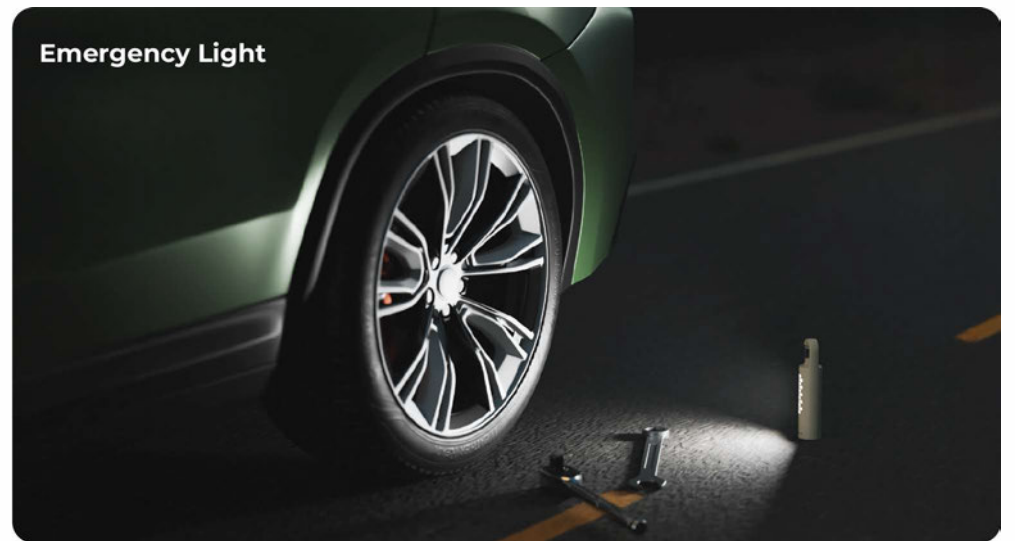

### How

**XECH** Brain Lamp inspires Creativity Better Than Other Traditional Lamps?

Work

Study

Bedside

Brain Shape  
Lamp

One Button  
Operation

How is **XECH** Torch revolutionizing the way we light up our adventures?