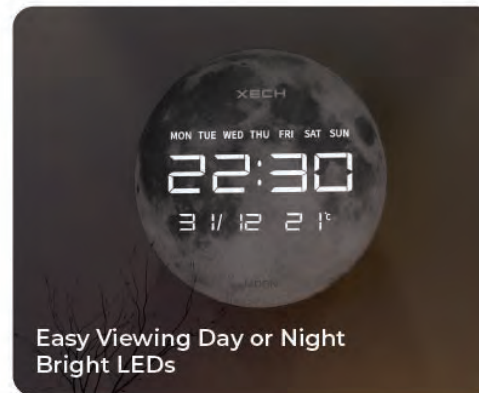

Why

XECH Digital Clock Is Better Than Traditional Clocks?

Digital Clock

Calender

USB Powered

Day of the Week

Ambient Temperature

Temporal Memory