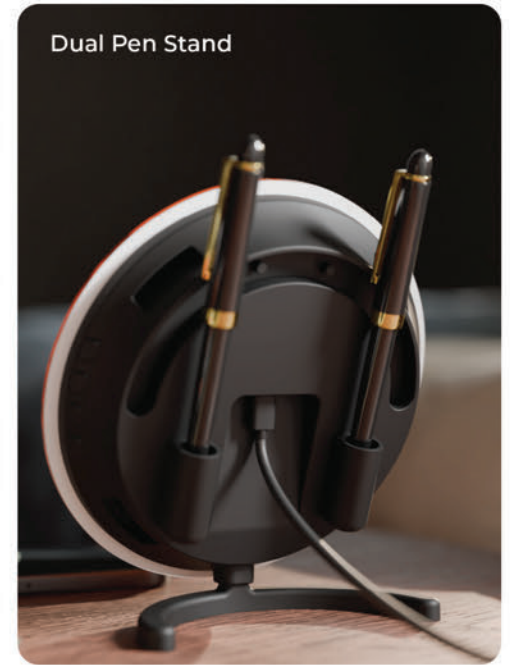

What Makes

**XECH** Solaris Lite a Creative Branding Tool?

Bluetooth  
Clock

Dual Slot  
Pen Stand

USB C  
Powered

Temporal  
Memory

What Makes

**XECH** Solaris Lite a Creative Branding Tool?

Bluetooth  
Clock

Dual Slot  
Pen Stand

USB C  
Powered

Temporal  
Memory

How is

**XECH** Prism PRO the ultimate digital clock?

Large Display

Stationery Holder