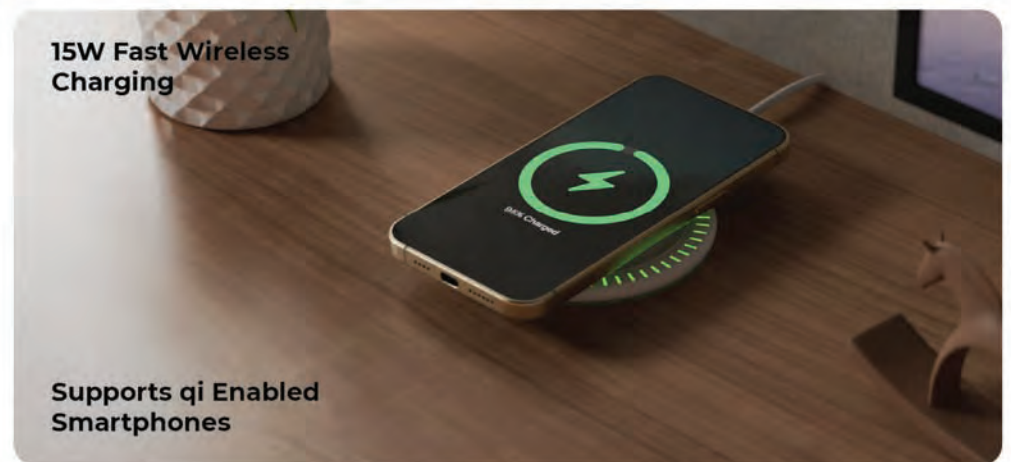

**What Makes
XECH Powerbase So Unique?**

Wireless
Charger

USB-C
Powered

Lite
Weight

Smartphones
and AirPods