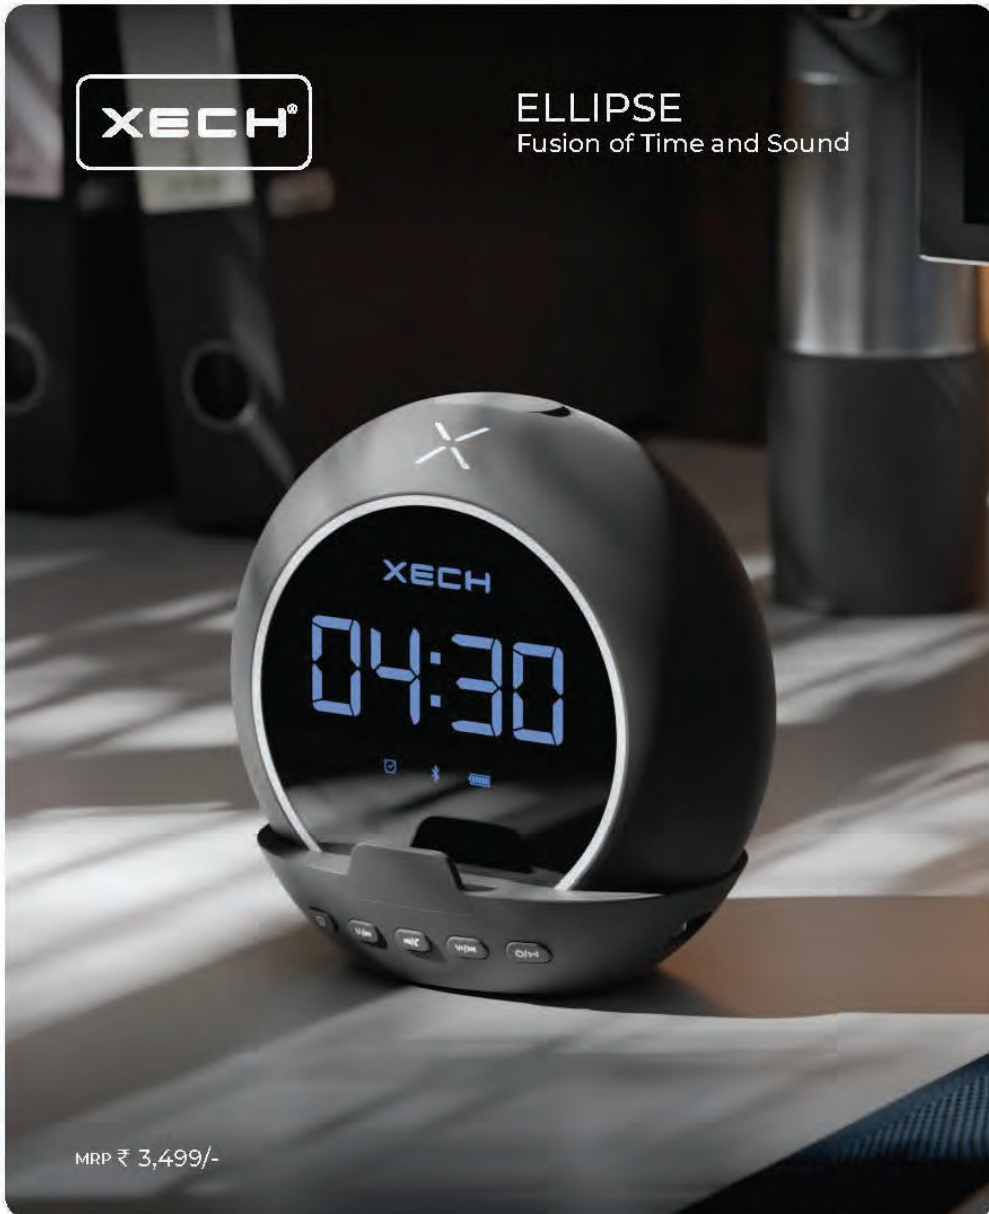

Pair to Automatically set  
The Date & Time

What Makes

**XECH** **Deskboss The Most Versatile Speaker?**

10W  
Speaker

USB C  
Charging

Pen & Stationery  
Holder

Smartphone  
Holder

RGB  
Lights

TWS  
Mode

**XECH**<sup>®</sup>

**DESK BOSS**  
Multifunctional Wireless Speaker

MRP ₹ 3,999/-

**360° Surround Sound**

**Portable & Rechargeable**

**Digital Alarm Clock**

Pair to Automatically set  
The Date & Time

What Makes

**XECH**

**Deskboss The Most Versatile Speaker?**

10W  
Speaker

USB C  
Charging

Pen & Stationery  
Holder

Smartphone  
Holder

RGB  
Lights

TWS  
Mode

**XECH**<sup>®</sup>

**ELLIPSE**  
Fusion of Time and Sound

MRP ₹ 3,499/-

Auto Time Sync

Specially Tuned Bass Drivers

Pen Stand

Bright LED Display