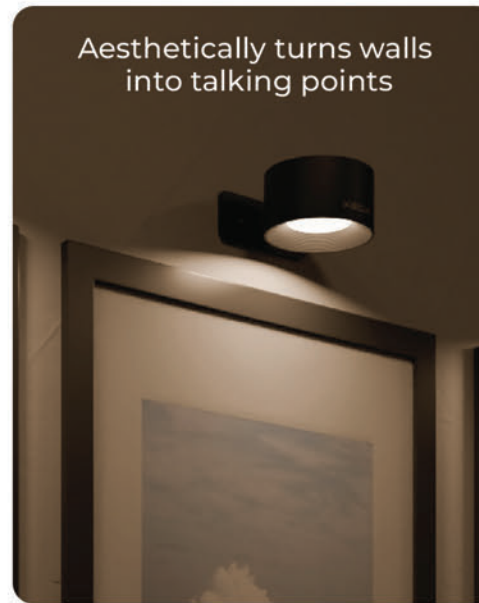

360° Diffused Lighting

Carabiner Hook

Energy Efficient LEDs

Type C Charging

How is

Magmount perfect for Homes, Offices and Study?

Neodymium Magnets

360° Rotatable Head