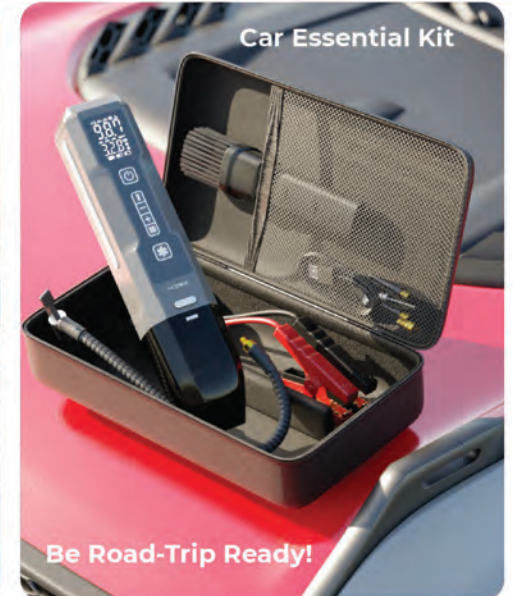

**Cordless Handheld Vacuum**  
With Powerful Turbo Mode

**Cordless Tyre Inflator**  
Fast 22L/Min Inflation

**Car Essential Kit**

**Be Road-Trip Ready!**

What makes

**XECH** SUPERVAC India's first of its kind vacuum cleaner?