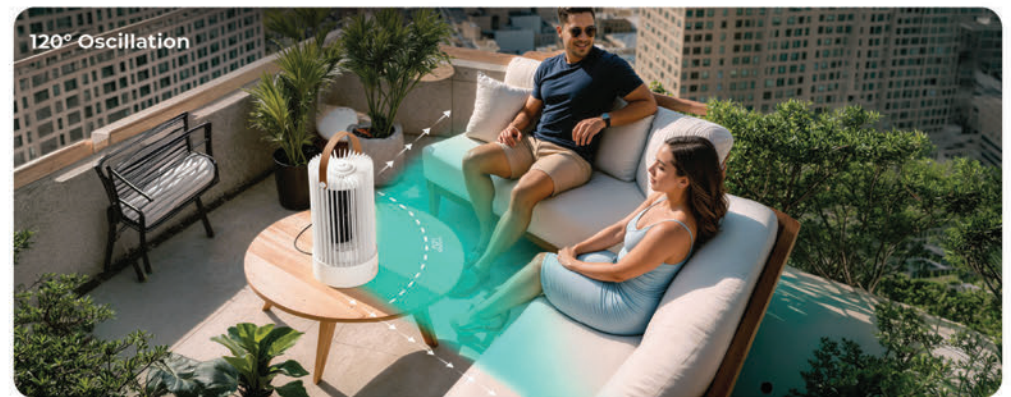

Uni Dial Control

Omni Directional

Powerful Airflow

Quiet Operation

6 Wind Speeds

Save Energy Bills

How is

**XECH** Future Fan Pro redefining the way we experience cooling?