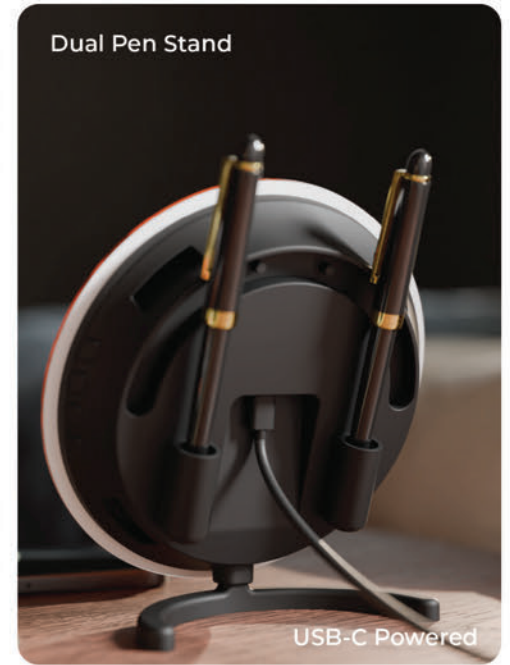

### Shiatsu Eye Massage Pressure Points

Why

**XECH** Eye Massager Is The Perfect Personal Massager?

Vibration

Air  
Pressure

Pleasant  
Warmth

Inbuilt &  
Bluetooth Music

Pouch

Rechargeable

Why

**XECH** Eye Massager Is The Perfect Personal Massager?

Vibration

Air Pressure

Pleasant Warmth

Inbuilt & Bluetooth Music

Pouch

Rechargeable

How is

**XECH** Solaris Neo the perfect desk clock?

Dual Slot  
Pen Stand

Bluetooth  
Clock

Auto Sync  
Time

Loud  
Alarm

Energy  
Efficient