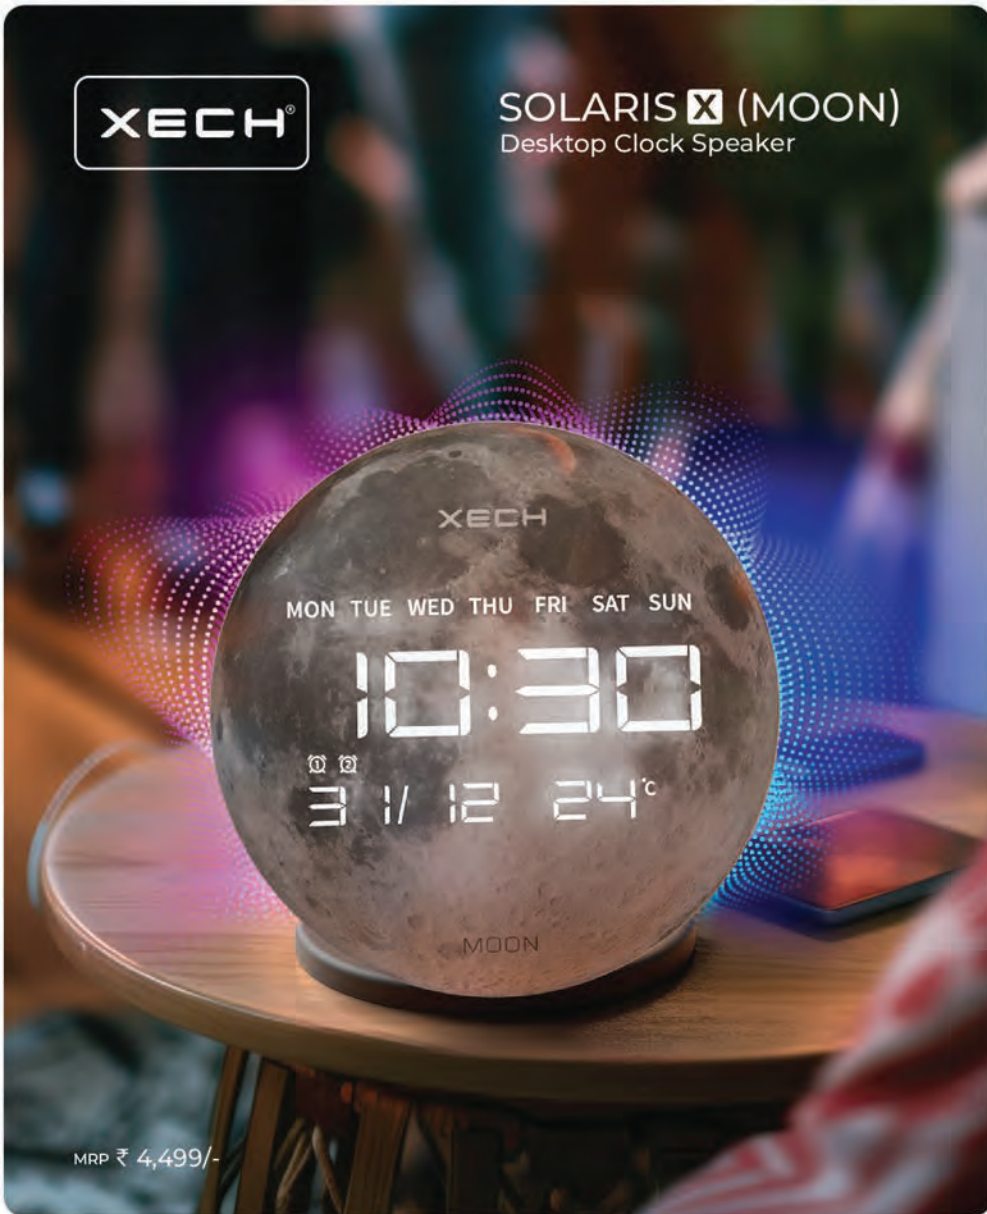

**XECH**

**SOLARIS X (MARS)**  
Desktop Clock Speaker

MRP ₹ 4,499/-

Hyper-realistic Print

Dual Alarm

Hi-Fidelity Speaker

Explore Mars From Your Home!

Accessories

What Makes

**XECH** Solaris X The Most Versatile Clock?

Digital Clock

Dual Alarm

USB C Powered

Wireless Speaker

Ambient Temperature

Temporal Memory

**XECH**

**SOLARIS X (MOON)**  
Desktop Clock Speaker

MRP ₹ 4,499/-

Hyper-realistic Print

Dual Alarm

Hi-Fidelity Speaker

Explore Moon From Your Home!

Accessories