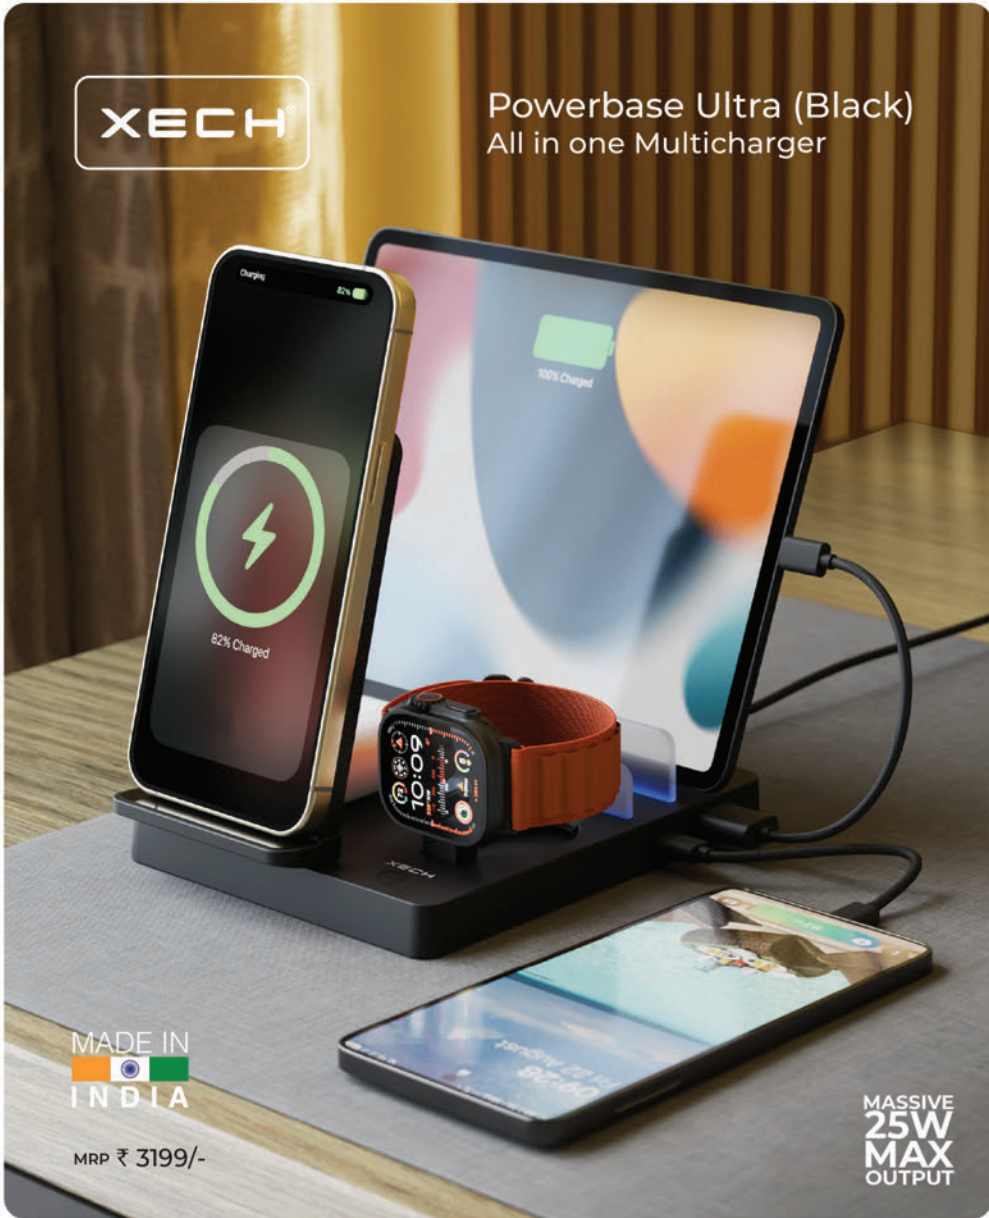

Pen  
Stand

USB-C  
Rechargeable

Large  
Display

Dual  
Alarm

XECH®

# PRISM LITE Bluetooth Clock

MRP ₹ 1999/-

Large Multicoloured Display

Pair to Sync Time

Dual Alarm Clock

How

**XECH** Prism Lite is here to change the way clocks are?

Loud Dual  
Alarms

Stationery  
Holder

Snooze  
Function

Dimmable  
Brightness

USB-C  
Rechargeable

Powerbase Ultra (Black)  
All in one Multicharger

**XECH**

MADE IN  
INDIA

MRP ₹ 3199/-