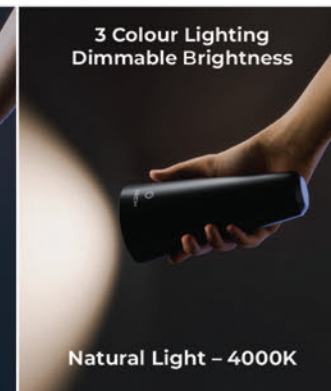

How does
XECH Magneto II XL adapt to your space?