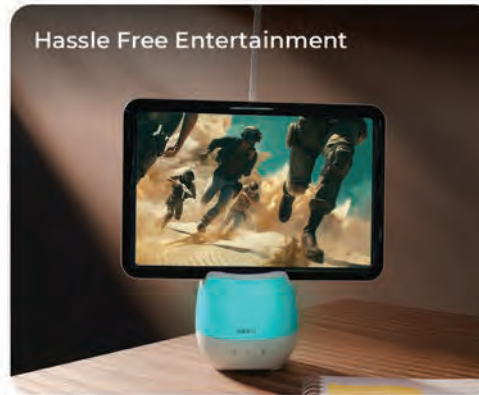

What Makes

XECH Lumosx The Most Versatile Lamp In The Market?

Wireless Speaker

RGB Mood Lights

Pen Stand

Smartphone Holder

Rechargeable Battery