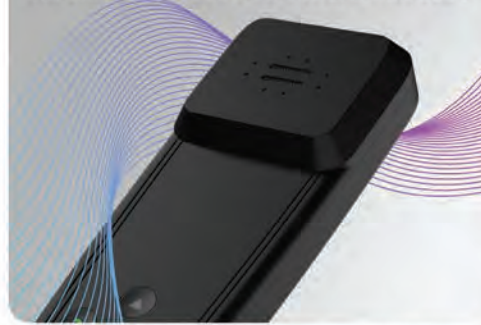

Connect to  
3 Devices at Once

84  
Keys

Iconic Typewriter  
Design

**XECH**

**HIVE**  
Honeycomb Design  
Wireless Keyboard

MRP ₹ 3999/-

**GLOBAL  
PATENT**

Bluetooth  
Keyboard

Dedicated On/Off Switch

USB - C  
Rechargeable

Honeycomb Keycap Design

Is this wireless

**XECH** keyboard inspired by nature's best for productivity?

Compatible with

**XECH**<sup>®</sup>

## PULSE II Pen Stand with Smart Handset

MRP ₹ 1,999/-

Prioritize well-being with our  
Radiation Reduction Smart Handset

Organize in Style with  
Integrated Pen Stand

Connects with 2 Devices at Once  
For Those Multi-Taskers