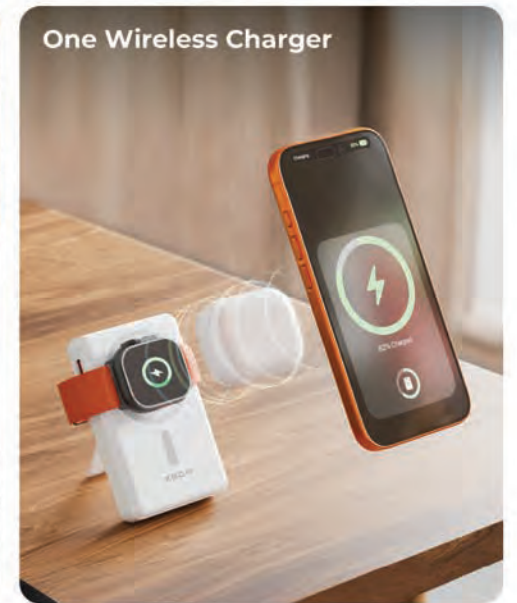

Radiation Reduction

10W Wireless Charger

USB Output

Hi-Res Calling

Multimedia Controller

Optimised for Siri & Google Assistant

What makes

**XECH** X-Charge Mag Pro a complete powerhouse in charging?