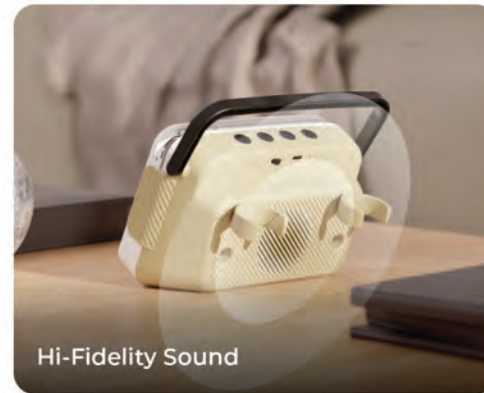

Dedicated Storage For Mics

Sing A Duet With Two Mics