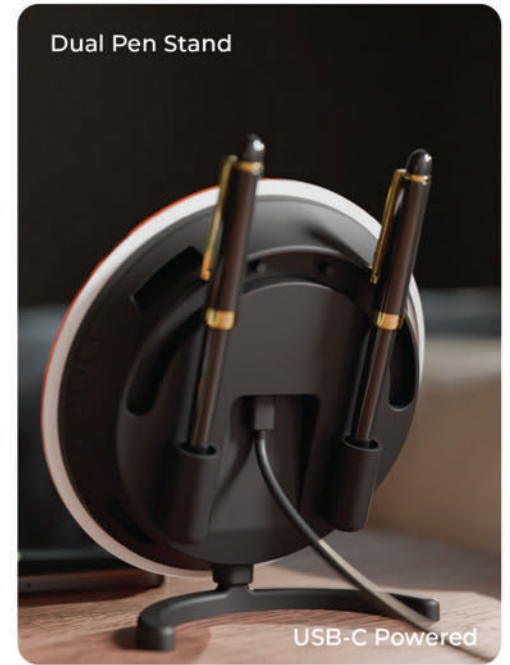

How is **XECH** Solaris Neo the perfect desk clock?

Dual Slot Pen Stand

Bluetooth Clock

Auto Sync Time

Loud Alarm

Energy Efficient

How is

**XECH** Solaris Neo the perfect desk clock?

Dual Slot  
Pen Stand

Bluetooth  
Clock

Auto Sync  
Time

Loud  
Alarm

Energy  
Efficient

How is

**XECH** Solaris Neo the perfect desk clock?

Dual Slot  
Pen Stand

Bluetooth  
Clock

Auto Sync  
Time

Loud  
Alarm

Energy  
Efficient

What Makes

**XECH** Solaris Lite a Creative Branding Tool?

Bluetooth  
Clock

Dual Slot  
Pen Stand