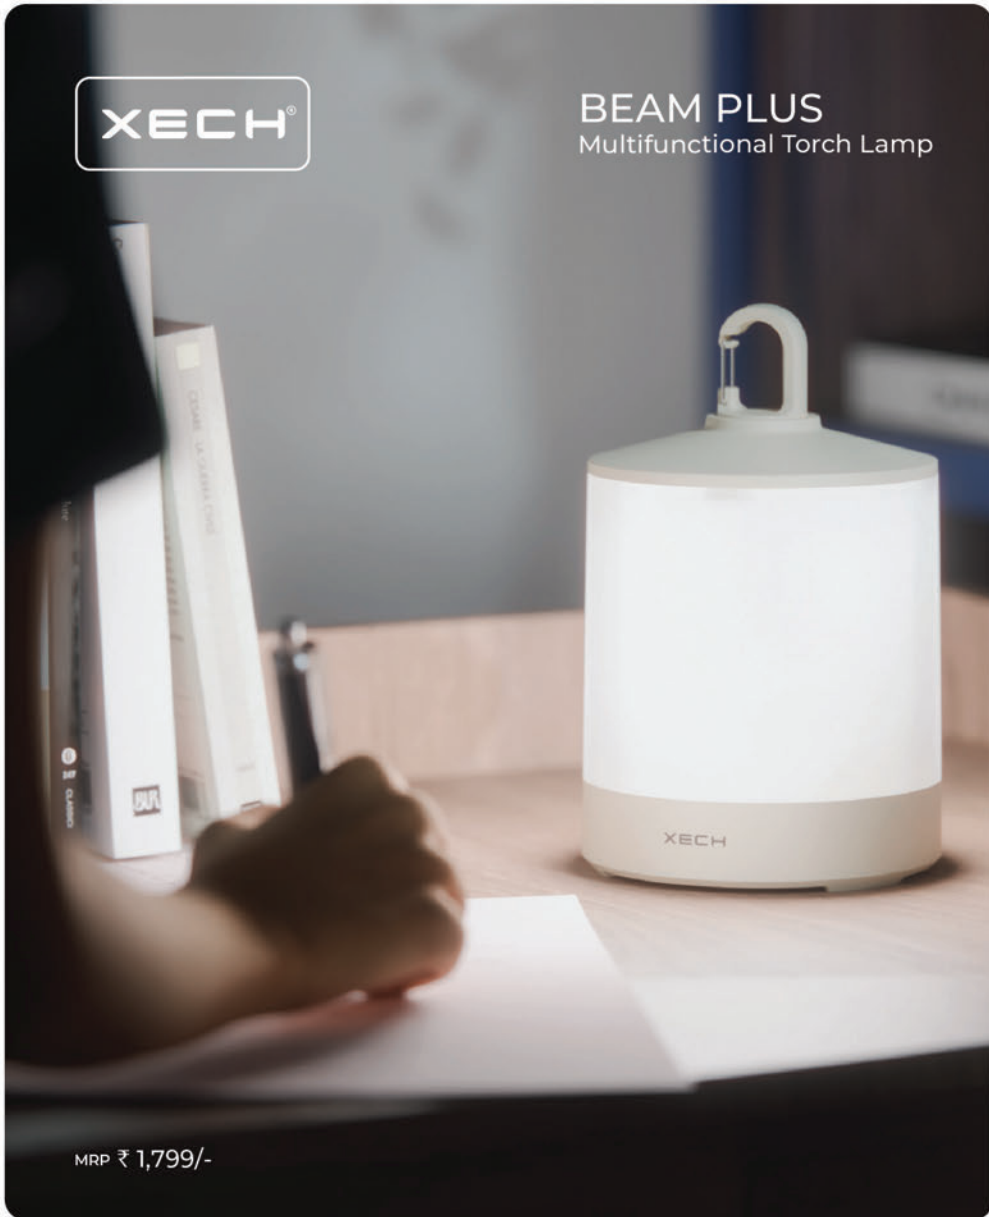

Side Light

High Intensity  
Brightness

One Button  
Operation

Energy  
Efficient LEDs

Emergency  
SOS

USB C  
Rechargeable

How is **XECH** Solar Lamp redefining the way we harness the power of light?

Study Lamp

Rechargeable Solar Battery

One Button Operation

Handle with Hook

3 Colour Tones Lighting

Type C Charging

How is **XECH** Lamp transforming the way we brighten our lives?

Study Lamp

Dual-Light System