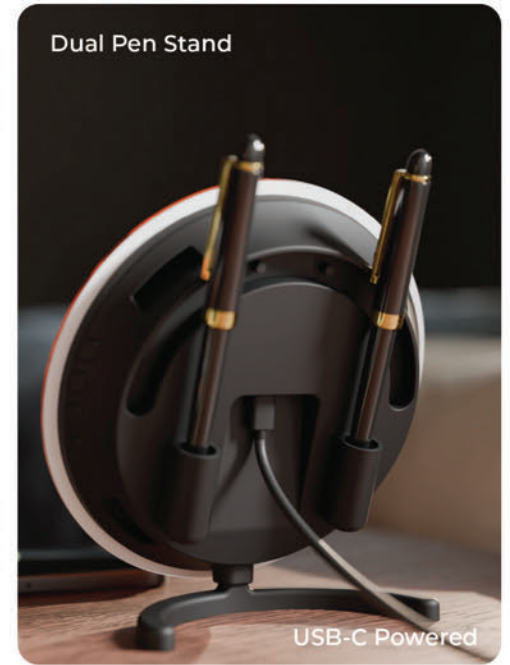

Rechargeable

How is

**XECH** Solaris Neo the perfect desk clock?

Dual Slot  
Pen Stand

Bluetooth  
Clock

Auto Sync  
Time

Loud  
Alarm

Energy  
Efficient

How is **XECH** Solaris Neo the perfect desk clock?

Dual Slot Pen Stand

Bluetooth Clock

Auto Sync Time

Loud Alarm

Energy Efficient

How is

**XECH** Solaris Neo the perfect desk clock?

Dual Slot  
Pen Stand

Bluetooth  
Clock

Auto Sync  
Time

Loud  
Alarm

Energy  
Efficient

How is

**XECH** Solaris Neo the perfect desk clock?

Dual Slot  
Pen Stand