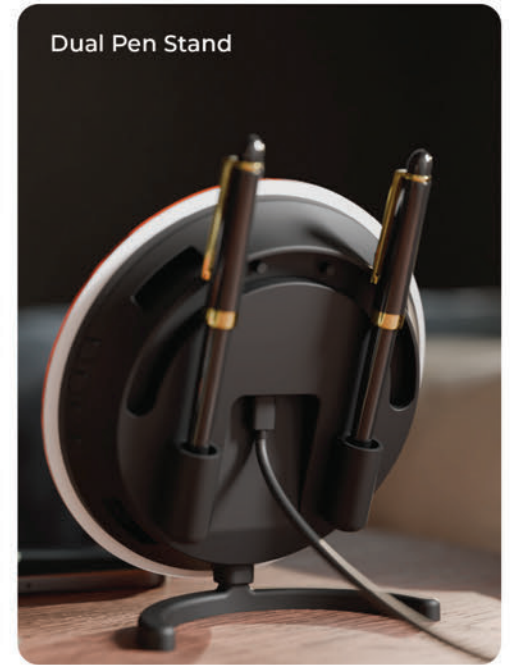

Dual Slot  
Pen Stand

Bluetooth  
Clock

Auto Sync  
Time

Loud  
Alarm

Energy  
Efficient

How is

**XECH** Solaris Neo the perfect desk clock?

Dual Slot  
Pen Stand

Bluetooth  
Clock

Auto Sync  
Time

Loud  
Alarm

Energy  
Efficient

What Makes

**XECH** Solaris Lite a Creative Branding Tool?

Bluetooth  
Clock

Dual Slot  
Pen Stand