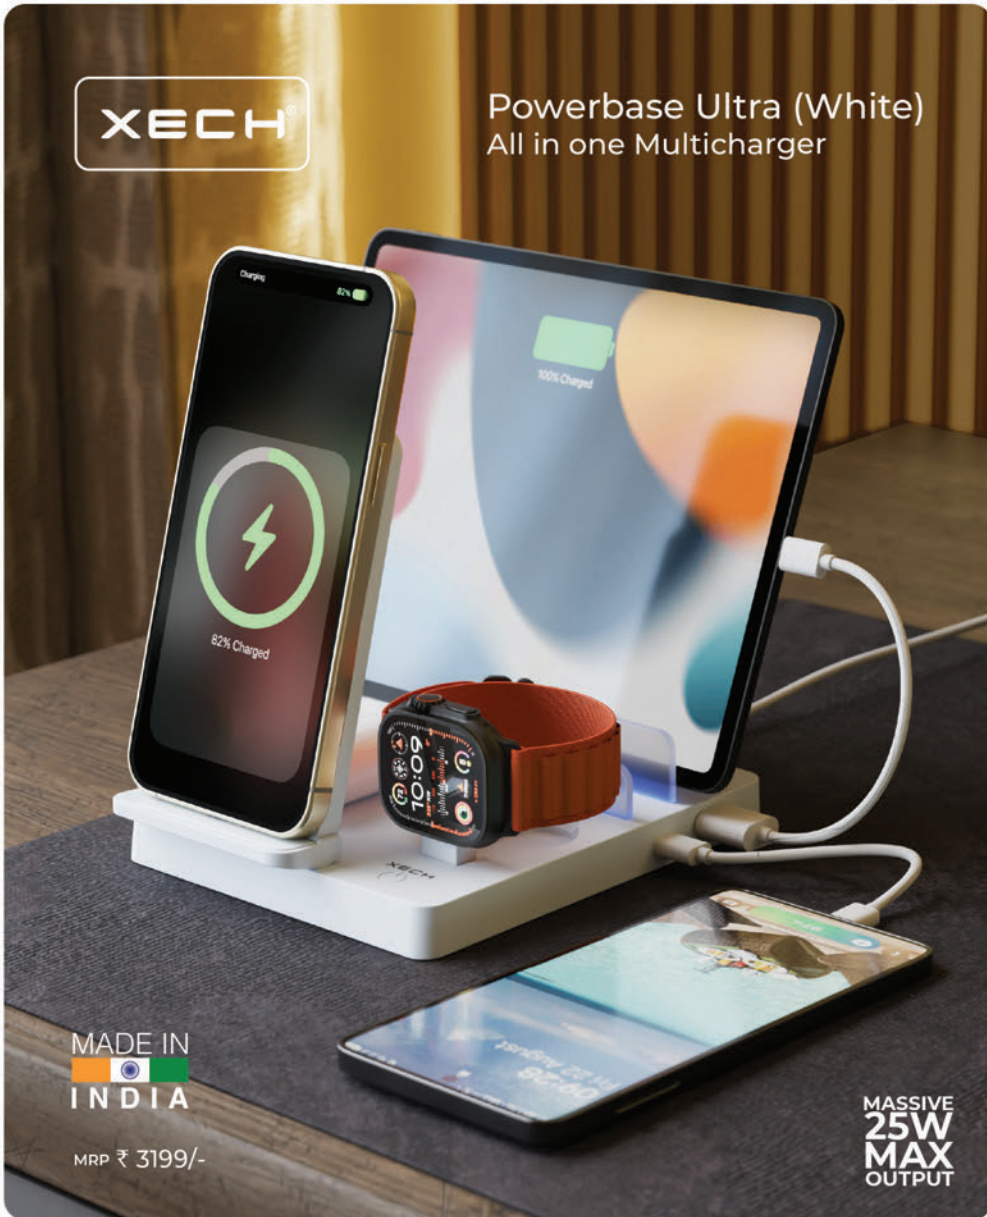

What makes **XECH** Powerbase Ultra The Perfect Multicharger?