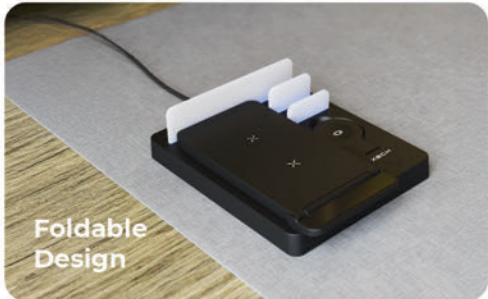

Foldable
Design