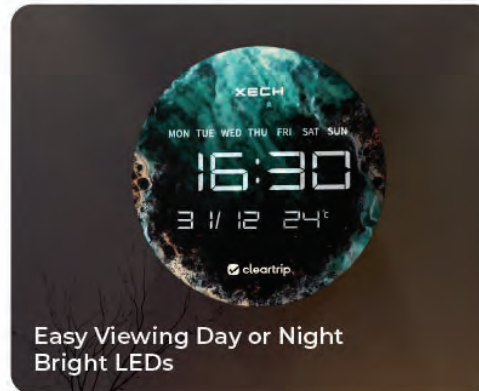

Temporal Memory

**XECH**<sup>®</sup>

**SOLARIS (CUSTOMISED)**  
Digital Clock from the Future

MRP ₹ 5999/-

Your Brand Always in Focus!  
Print Customised Artwork

Table Mount

Make your brand stand out  
Hyper realistic Glass Print

Easy Viewing Day or Night  
Bright LEDs

Adopter with cable

Why

**XECH** Digital Clock Is Better Than Traditional Clocks?

Digital Clock

Calendar

USB Powered

Day of the Week