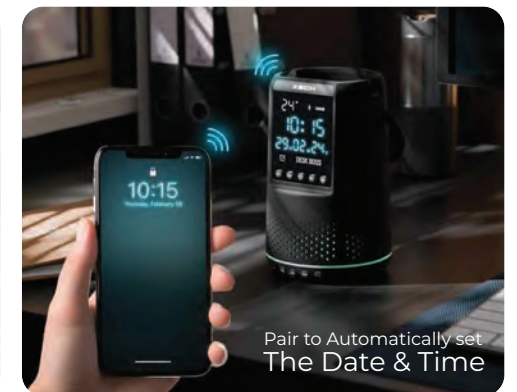

Dual Alarm

Wireless Speaker

**XECH**<sup>®</sup>

**DESK BOSS** Dark edition  
Multifunctional Wireless Speaker

MRP ₹ 3,999/-

**360° Surround Sound**

**Portable & Rechargeable**

**Digital Alarm Clock**