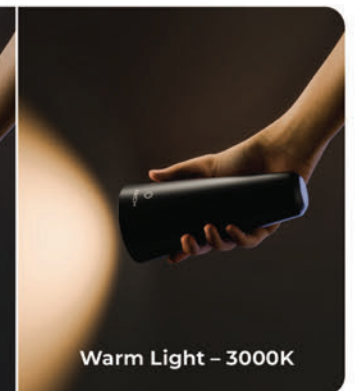

How does
XECH Magneto II XL adapt to your space?