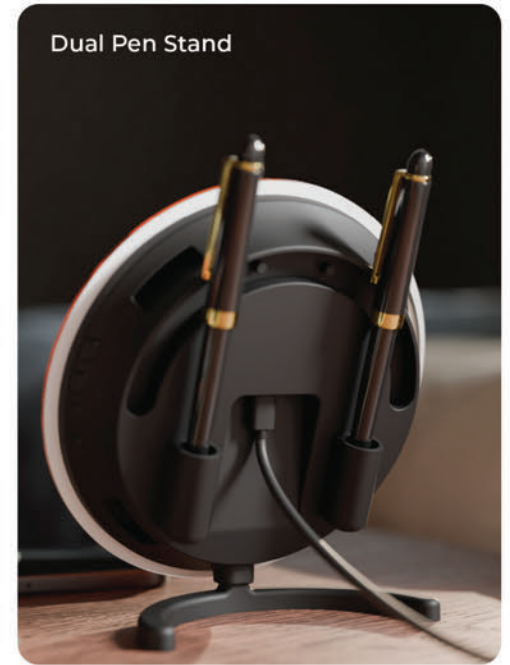

USB C  
Powered

Temporal  
Memory

What Makes

**XECH Solaris Lite a Creative Branding Tool?**

Bluetooth  
Clock

Dual Slot  
Pen Stand

USB C  
Powered

Temporal  
Memory