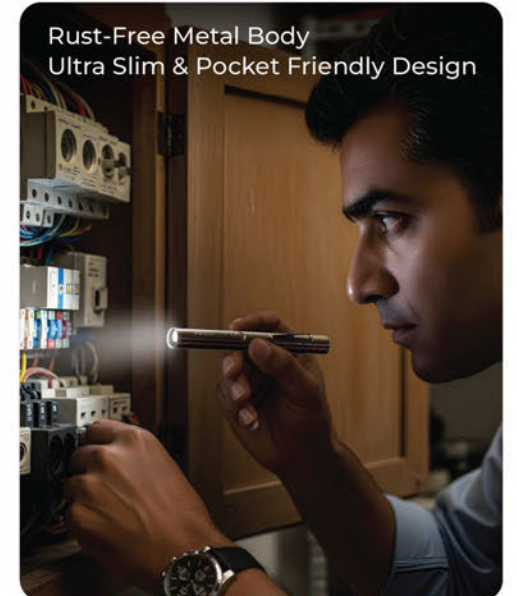

What makes

**XECH** Pulse II the most innovative pen stand?

Radiation  
Reduction

Rechargeable

Hi-Res  
Calling

5.3V  
Wireless

Multimedia  
Controller

Optimised for Siri  
& Google Assistant

Dual Mode LED Torch

White Lighting

Warm Lighting

A Torch For All Professionals  
In-Built Pupil Gauge & Ruler

Rust-Free Metal Body  
Ultra Slim & Pocket Friendly Design

Why is

**XECH** TorchX every professional's go-to torch?