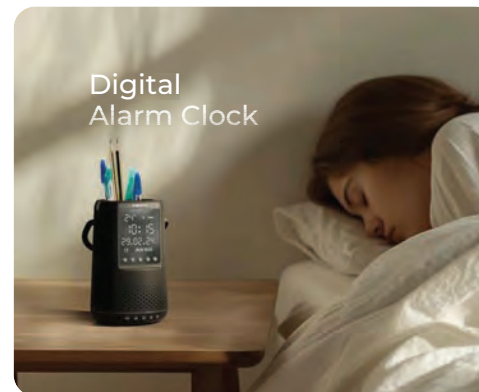

Dual Alarm

Wireless Speaker

**XECH**<sup>®</sup>

**DESK BOSS** Dark edition  
Multifunctional Wireless Speaker

MRP ₹ 3,999/-

**360° Surround Sound**

**Portable & Rechargeable**

**Digital Alarm Clock**