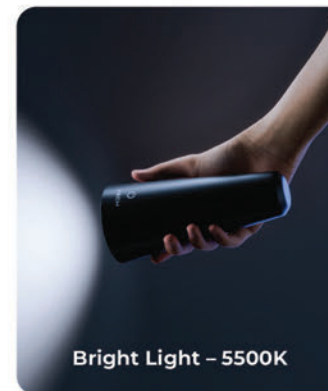

How does
XECH Magneto II XL adapt to your space?