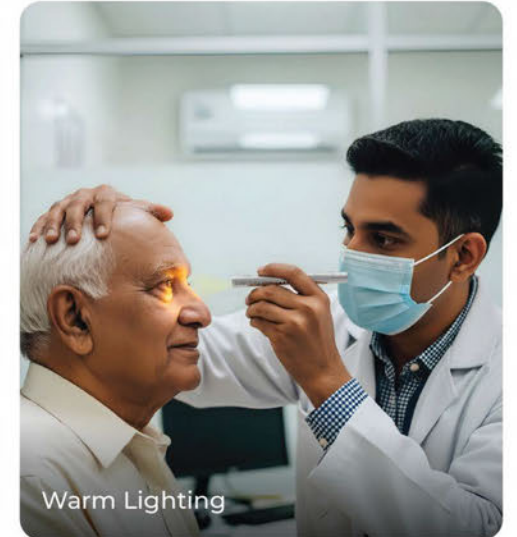

Dual Mode LED Torch

Rust-Free Metal Body
Ultra Slim & Pocket Friendly Design