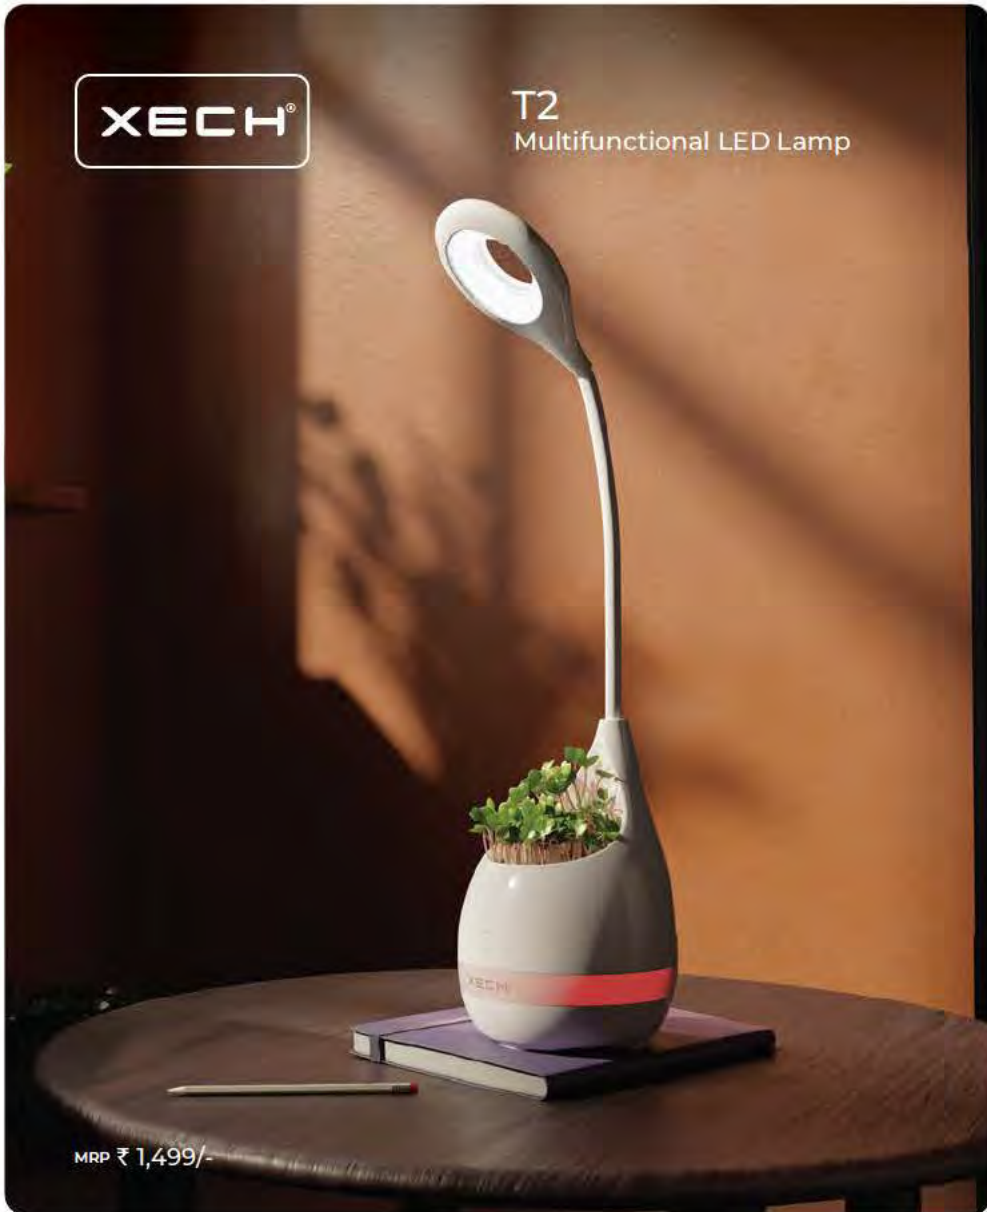

RGB Mood  
Lights

Pen  
Stand

Smartphone  
Holder

Rechargeable  
Battery

**XECH**<sup>®</sup>

**NEBULA Lite**  
Mood Light Desk Lamp

MRP ₹ 2599/-

You carry the world all day,  
Now let it glow softly beside you.

RGB Mood Light

Smartphone and Pen Stand

How can

**Ambient Light Uplift Your Mood?**

USB-C  
Rechargeable

Mood  
Light

Rechargeable  
Battery

One Button  
Operation

Smartphone  
Holder

Dual  
Pen Stand

**XECH**<sup>®</sup>

**T2**  
Multifunctional LED Lamp

MRP ₹ 1,499/-

Operate the lamp with a single touch

Keep Things Organized  
Pen Stand & Stationery Holder

A Lamp perfect for Study and Work!

Self Watering Plant Pot

How Does **XECH** T2 Lamp Differentiate Itself From Other Lamps In The Market?

Adjustable Brightness

Plant Pot

Pen Stand

Touch Sensor

Rechargeable Battery

**XECH**<sup>®</sup>