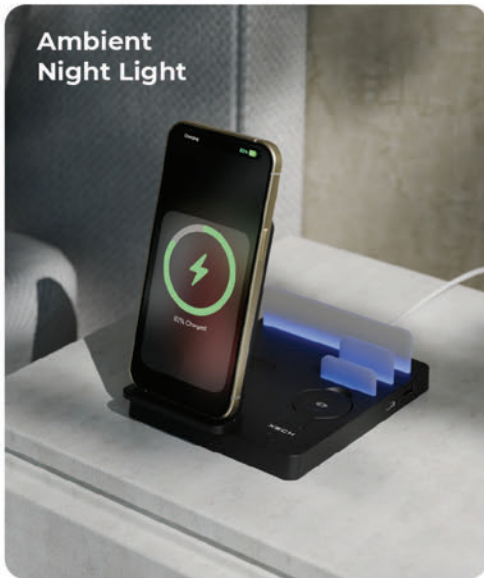

MASSIVE  
25W  
MAX  
OUTPUT

5 Devices.  
1 Power Station.  
Zero Clutter.

Active  
Power Hub

Foldable  
Design

Ambient  
Night Light

Intelligent Adaptive  
Charging

What makes

**XECH** Powerbase Ultra The Perfect Multicharger?