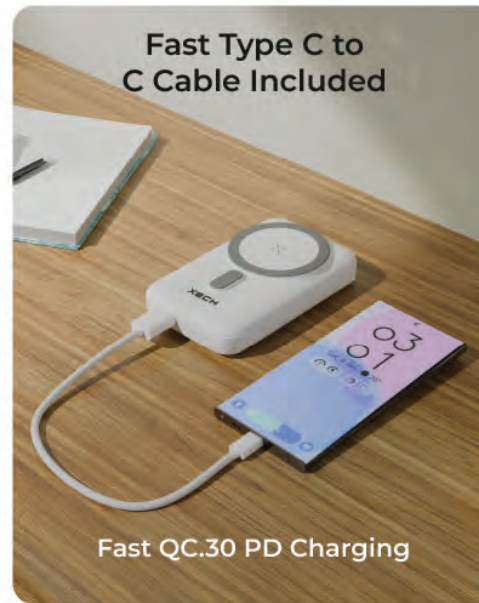

Wireless Charging

USB-A Port (QC3.0)

USB-C Port (PD3.0)

USB-C Cable (PD3.0)

8-Pin Cable

What makes

**XECH** X-Charge Mag a complete powerhouse in charging?

10000mAh Powerbank