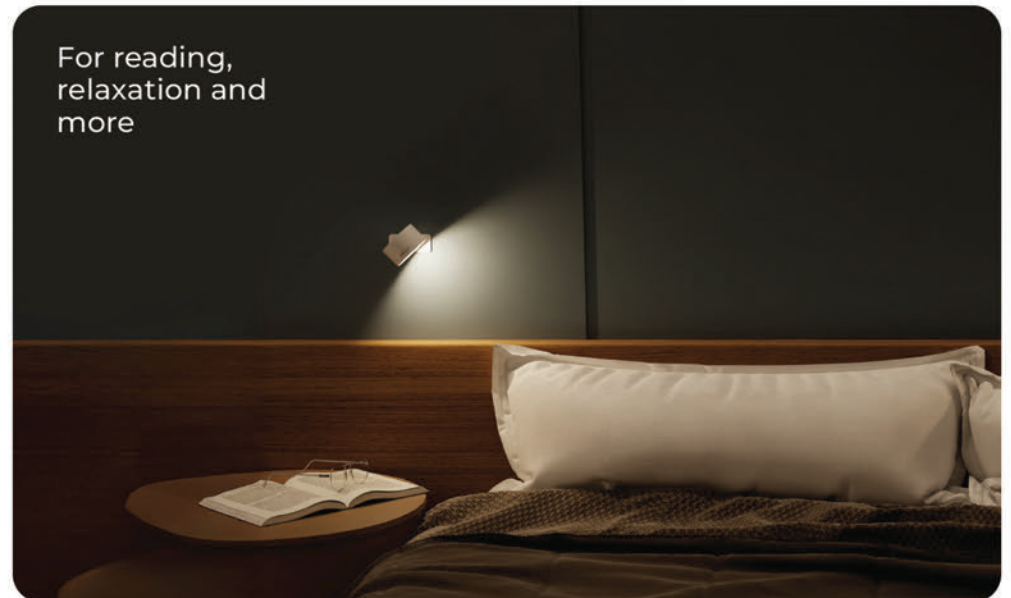

Detachable Lamp Head

USB-C Rechargeable

3 Levels of Brightness

Single Touch Sensor

How is

Magmount perfect for Homes, Offices and Study?

Neodymium Magnets

360° Rotatable Head