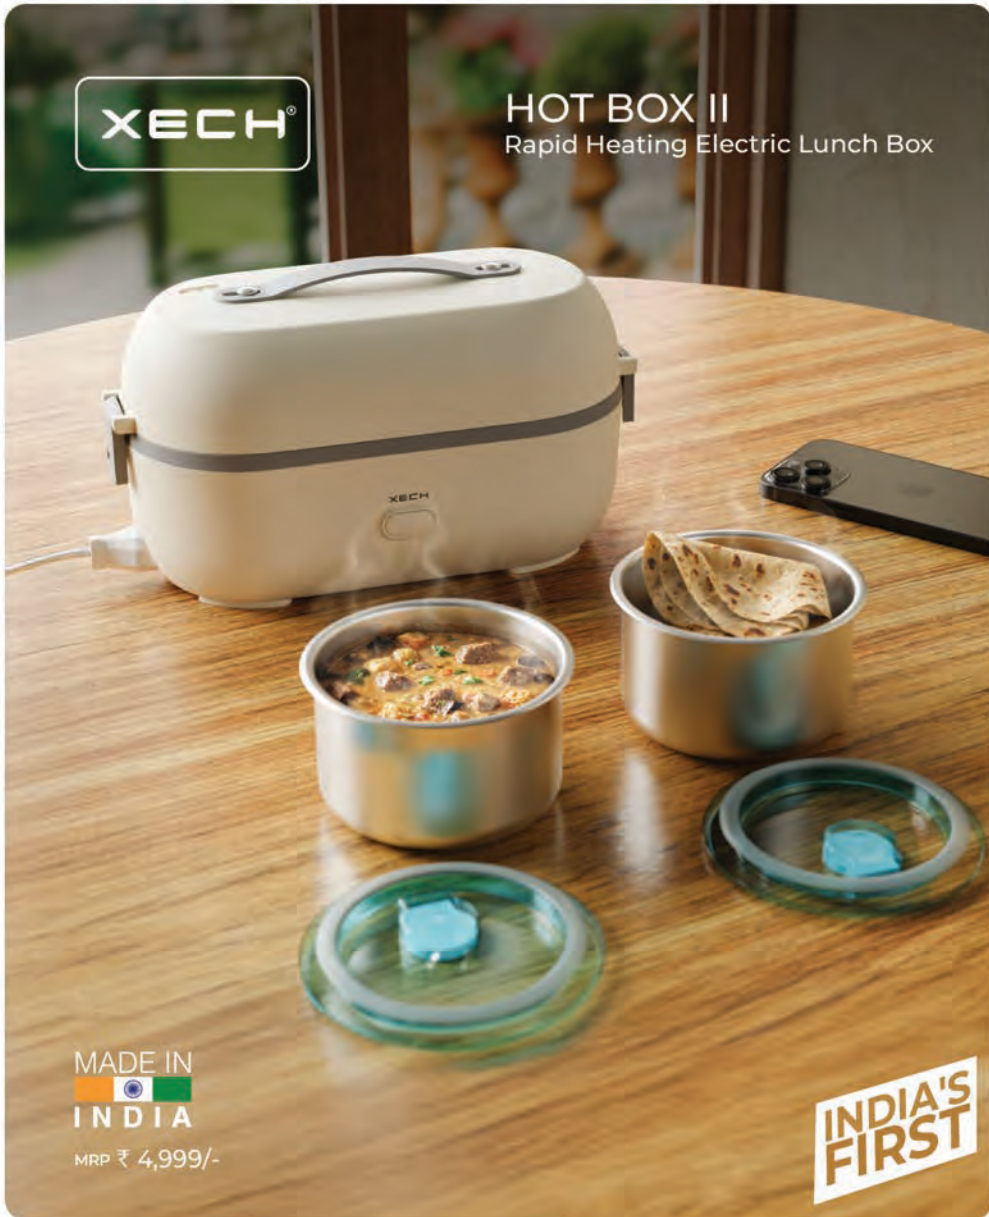

How Does

XECH HOT BOX II Make Everyday Lunch Smarter & Healthier?

Certified Power Cord

300 W Power

Dry Boil Protection

Sealed Containers

Spill-Proof Design