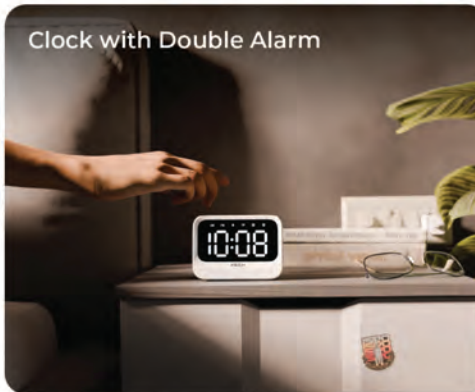

USB C Charging

TWS Pairing

**XECH**<sup>®</sup>

**EON**  
Digital Clock Speaker

MRP ₹ 2,499/-

Clock with Double Alarm

Hi-Fidelity Speaker for your favourite tunes

No more setting the time manually  
Simply pair to autoset time