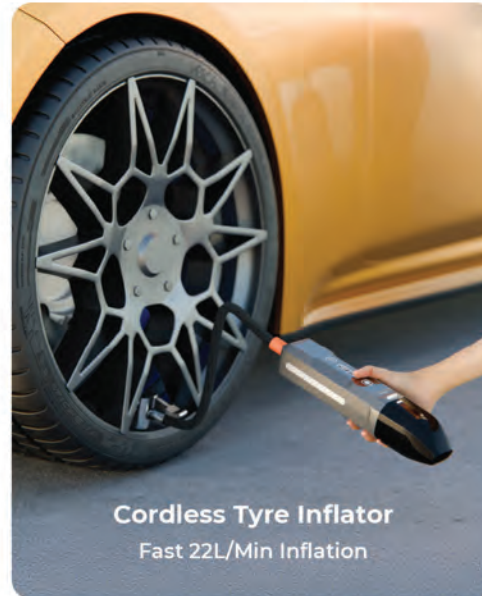

Cordless Tyre Inflator
Fast 22L/Min Inflation

Car Essential Kit