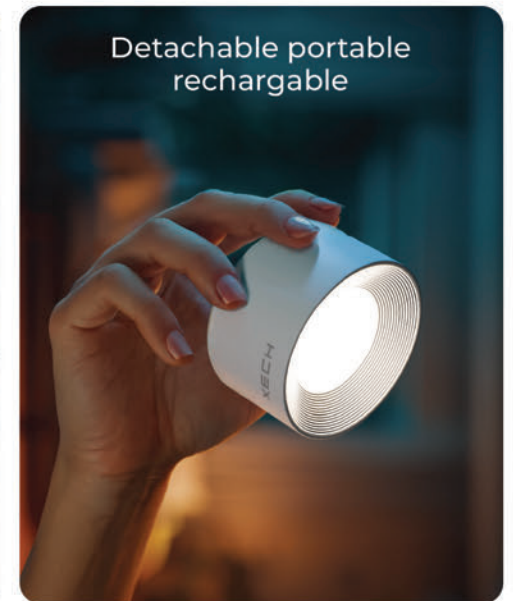

Detachable Lamp Head

USB-C Rechargeable

3 Levels of Brightness

Single Touch Sensor

How is

Magmount perfect for Homes, Offices and Study?

Neodymium Magnets

360° Rotatable Head

Detachable Lamp Head

USB-C Rechargeable

3 Levels of Brightness

Single Touch Sensor

**XECH**<sup>®</sup>