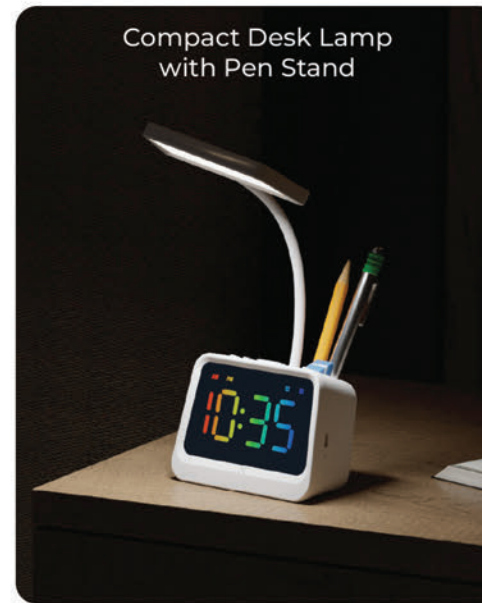

Ambient  
Temperature

Temporal  
Memory

**XECH®**

**PRISM**  
Bluetooth Clock With Lamp

MRP ₹ 2,299/-

Compact Desk Lamp  
with Pen Stand

Bluetooth clock

Pair to Sync Time

Large Display

Cool Light

Warm Light

Natural Daylight

What makes

**XECH** Prism the ideal desk clock?

Bluetooth  
Clock

Large  
Lamp Head

Pen  
Stand

USB-C  
Rechargeable

Large  
Display

Dual  
Alarm

XECH®