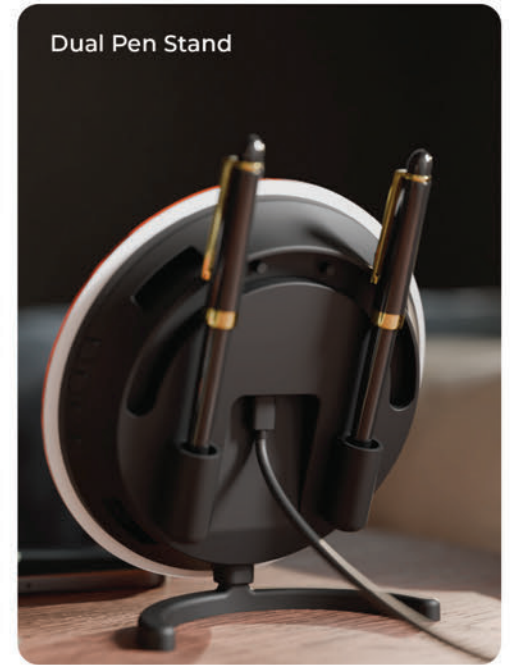

What Makes

XECH Solaris Lite a Creative Branding Tool?

Bluetooth
Clock

Dual Slot
Pen Stand

USB C
Powered

Temporal
Memory