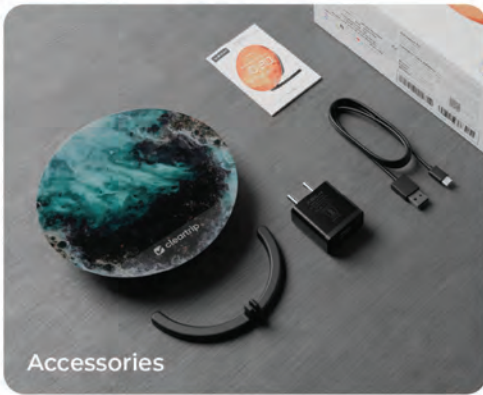

**XECH**

**SOLARIS X (CUSTOMISED)**  
Desktop Clock Speaker

MRP ₹ 4,499/-

Hyper-realistic Print

Dual Alarm

Hi-Fidelity Speaker

Keep Your Brand in Focus

Accessories