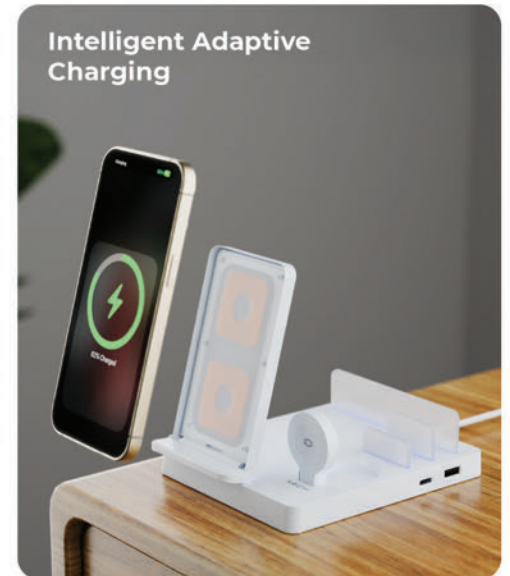

What makes **XECH** Powerbase Ultra The Perfect Multicharger?