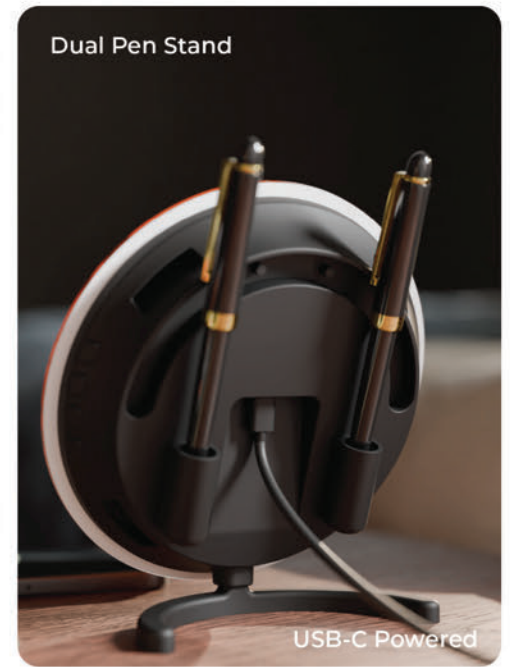

Rechargeable

How is

**XECH** Solaris Neo the perfect desk clock?

Dual Slot  
Pen Stand

Bluetooth  
Clock

Auto Sync  
Time

Loud  
Alarm

Energy  
Efficient

How is **XECH** Solaris Neo the perfect desk clock?

Dual Slot Pen Stand

Bluetooth Clock

Auto Sync Time

Loud Alarm

Energy Efficient

How is

**XECH** Solaris Neo the perfect desk clock?