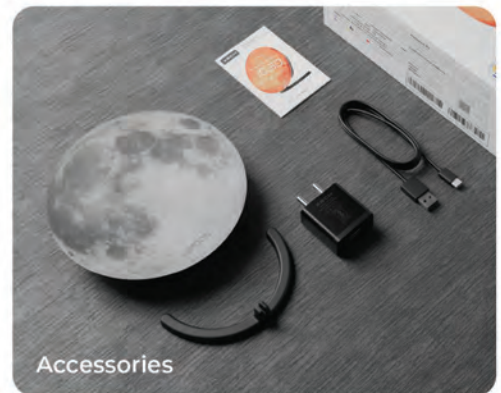

**XECH**

**SOLARIS X (MOON)**  
Desktop Clock Speaker

MRP ₹ 4,499/-

Hyper-realistic Print

Dual Alarm

Hi-Fidelity Speaker

Explore Moon From Your Home!

Accessories