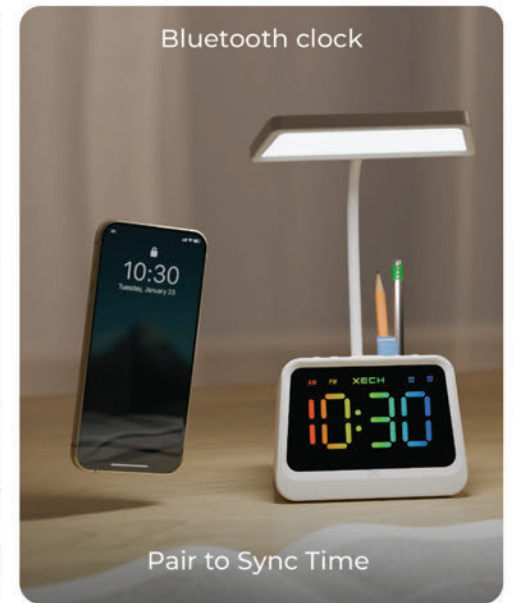

Ambient  
Temperature

Temporal  
Memory

**XECH®**

**PRISM**  
Bluetooth Clock With Lamp

MRP ₹ 2,299/-

Compact Desk Lamp  
with Pen Stand

Bluetooth clock

Pair to Sync Time

Large Display

Cool Light

Warm Light

Natural Daylight

What makes

**XECH** Prism the ideal desk clock?

Bluetooth  
Clock

Large  
Lamp Head

Pen  
Stand

USB-C  
Rechargeable

Large  
Display

Dual  
Alarm

XECH®