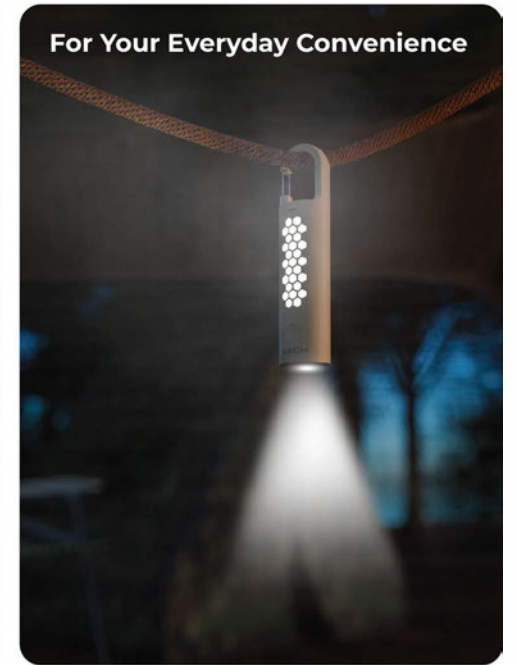

### How

**XECH** Brain Lamp inspires Creativity Better Than Other Traditional Lamps?

Work

Study

Bedside

Brain Shape  
Lamp

One Button  
Operation

How is **XECH** Torch revolutionizing the way we light up our adventures?

Side Light

High Intensity  
Brightness

One Button  
Operation

Energy  
Efficient LEDs

Emergency  
SOS

USB C  
Rechargeable

How is **XECH** Solar Lamp redefining the way we harness the power of light?

Study Lamp