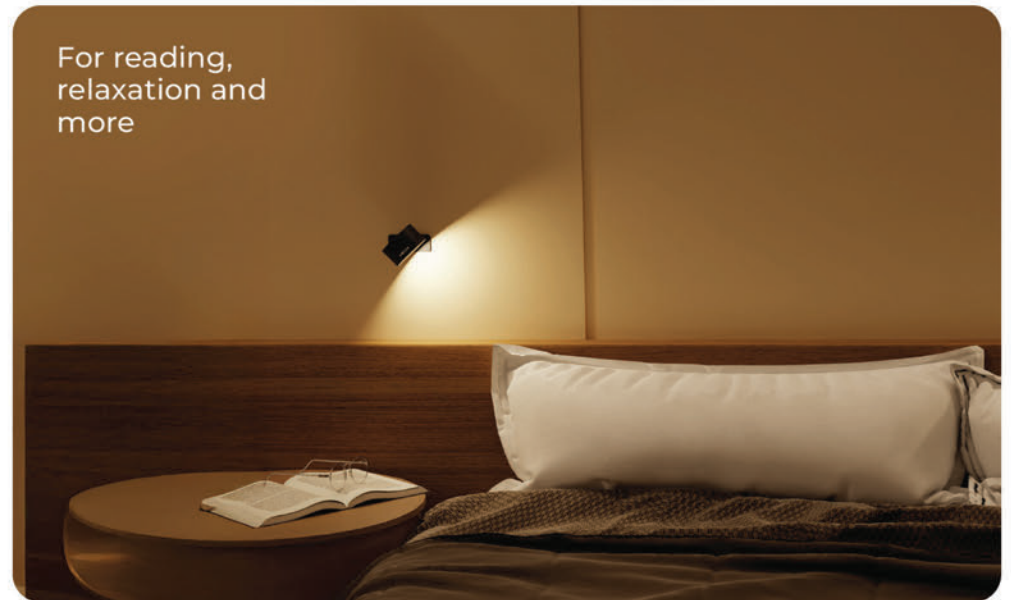

360° Diffused Lighting

Carabiner Hook

Energy Efficient LEDs

Type C Charging

How is

Magmount perfect for Homes, Offices and Study?

Neodymium Magnets

360° Rotatable Head