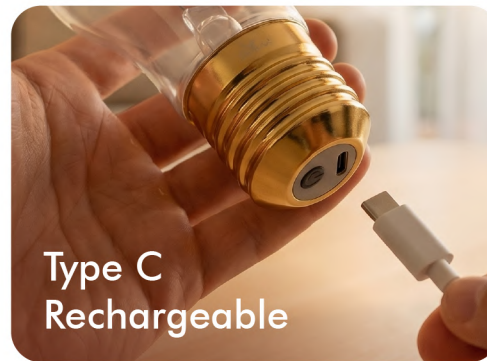

Type C
Rechargeable