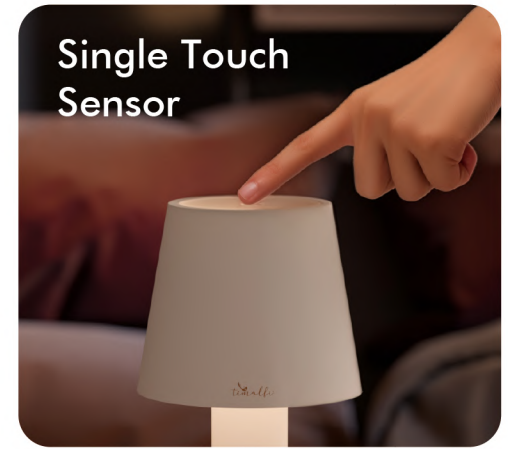

# Iris

Every Bottle has a Beauty

MRP.: ₹1599/-

Displayed bottles are not included

Easy Fit  
Set The Mood

Single Touch  
Sensor