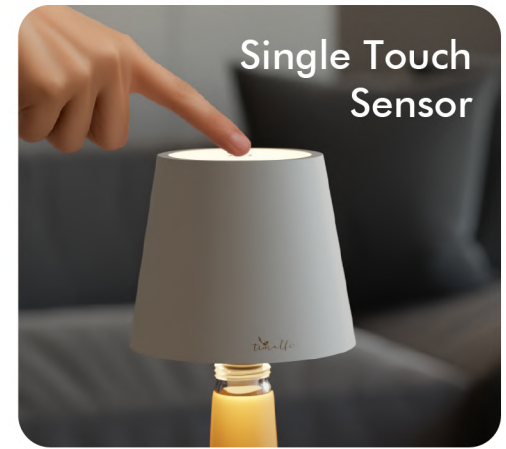

Designed to accentuate everyday décor

Easy Fit  
Set The Mood

Single Touch  
Sensor

Turn Your Bottle Into A Beautiful Lamp

Before

Your Bottle

After

To Luxury Lamp