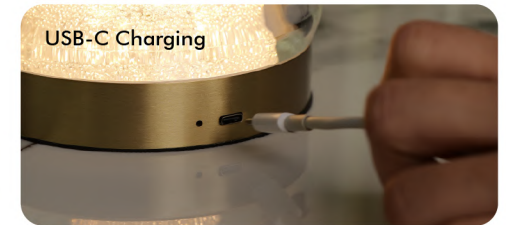

Bedroom

Restaurant Table

Living Room

Easy to assemble & Disassemble

USB-C Charging

Gentle touch to on/off

Warm Lighting

Rechargeable Battery