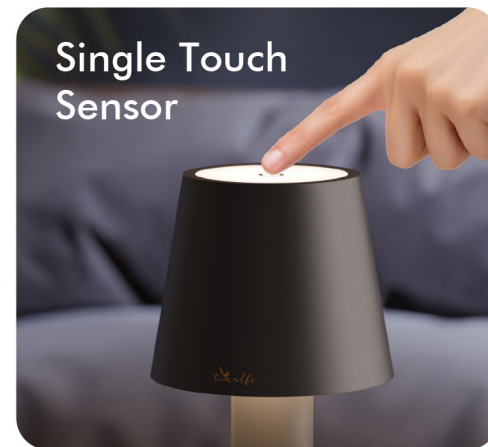

Easy Fit  
Set The Mood

Single Touch  
Sensor

Turn Your Bottle Into A Beautiful Lamp

Before

Your Bottle

After

To Luxury Lamp

Fits Bottles Effortlessly.