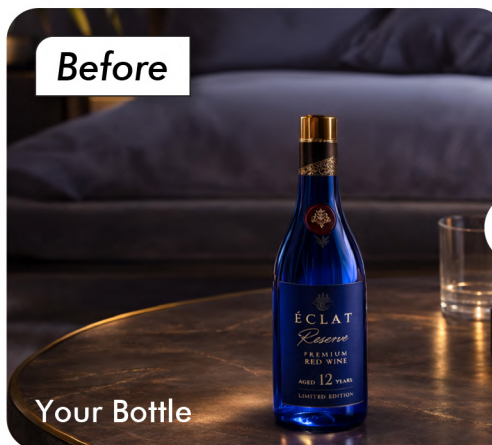

Easy Fit  
Set The Mood

Single Touch  
Sensor

Turn Your Bottle Into A Beautiful Lamp

Before

Your Bottle

After

To Luxury Lamp

Fits Bottles Effortlessly.