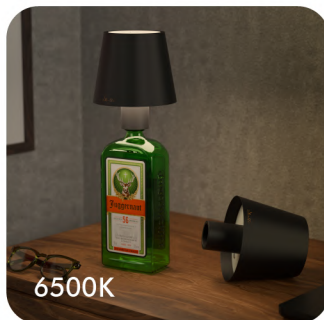

# Iris

Every Bottle has a Beauty

MRP: ₹1599/-

Displayed bottles are not included

3000K

4000K

6500K

Creative design with a luminous charm

Easy Fit  
Set The Mood

Single Touch  
Sensor

Turn Your Bottle Into A Beautiful Lamp

Before

Your Bottle

After

To Luxury Lamp

Fits Bottles Effortlessly.