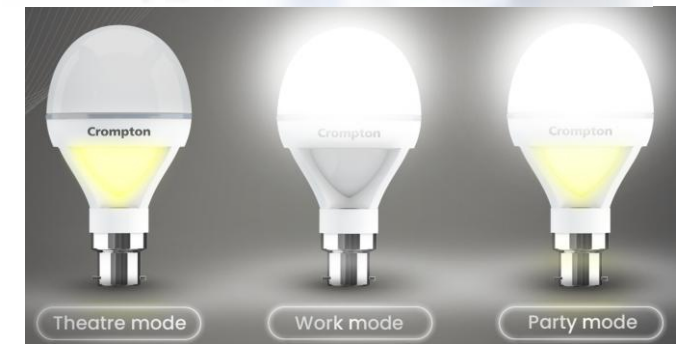

TRIO LED Bulb 12W

- 3 Lighting Modes
- Unique Design

MRP: ₹ 375