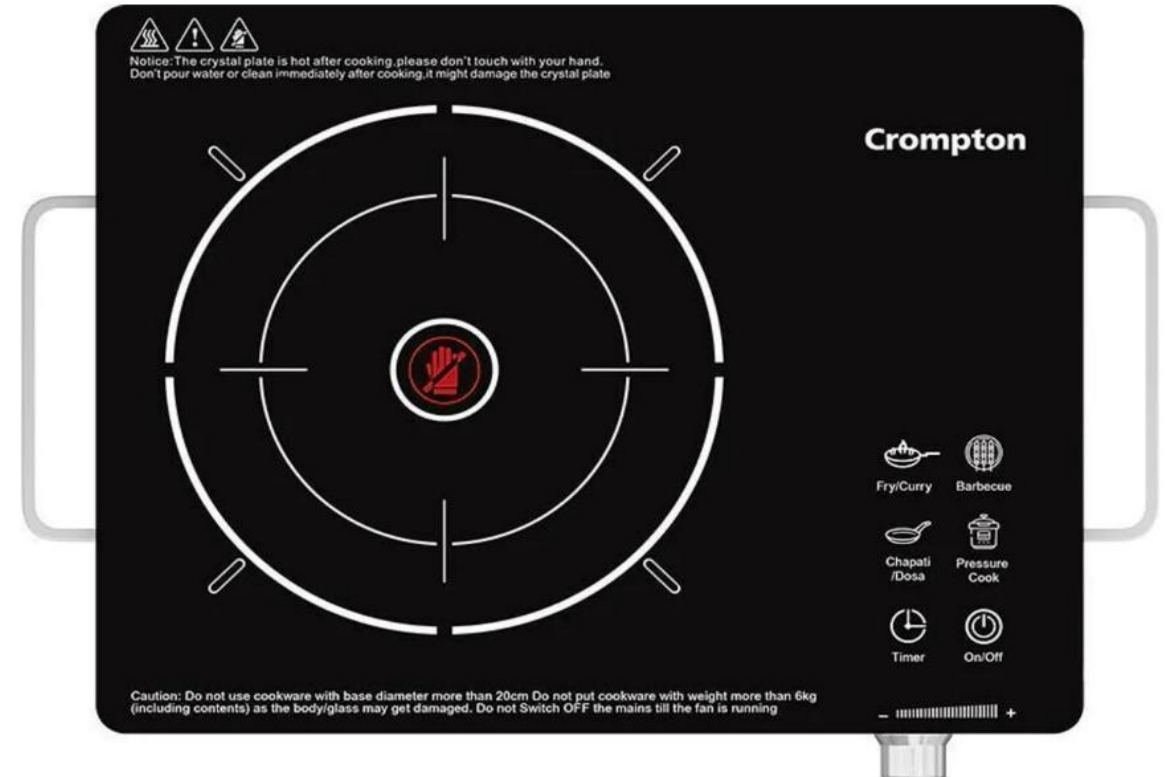

MRP: ₹ 8999

Induction Cooktop – Touch Panel

Crompton

InstaServe 200T IC

• 2000W

MRP: ₹ 4800

InstaServe 2100 IC

• 2100W

MRP: ₹ 5400

InstaServe 120N IC

- 1200W
- Also available in 1600W

MRP: ₹ 3400

InfraServe 2200W Infrared Cooktop

- Also available in 2000W

MRP: ₹ 7190

MRC 18CL Rice Cooker Closed Lid 1.8L