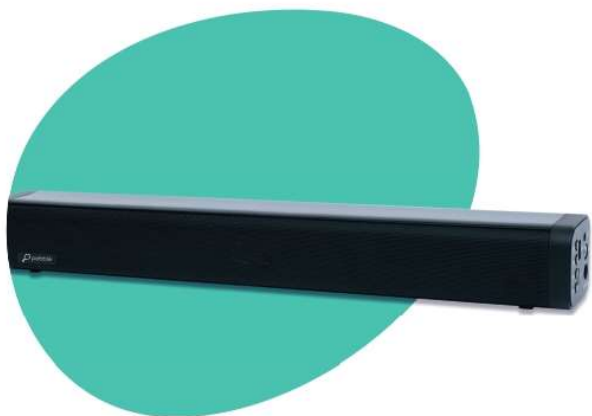

Arena 5

STEREO SOUNDBAR

50W

Crystal Clear Sound

Make your
music come
alive.

Features

- 50 Watt Stereo Sound
- Deep Bass Response
- Wireless Connectivity
- 2.0 Channel Surround Sound
- Onboard Controls
- Remote Controller
- Bass & Treble Equalizer
- Multi Connectivity SD/AUX/USB/coaxial

Specifications

Model	Arena 5
Model No.	PSB401
Bluetooth Version	5.3
Speaker Drive Size	2.25" x 2
Power Output	50W
Impedance	4 Ohm

1 Year Warranty

MRP ₹6,999/-

pebble