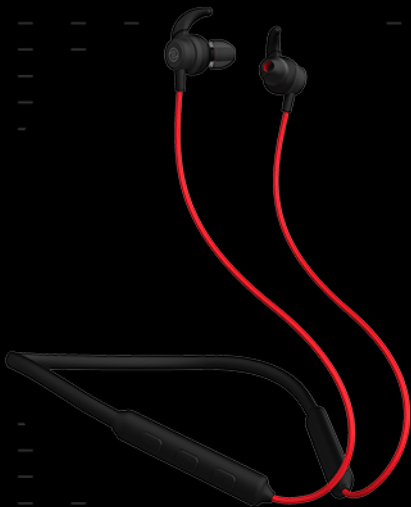

# TUNE ACTIVE

MRP - 1999

Bluetooth 5.0

10-Hour  
playtime

IPX5 water  
resistant

Dual Pairing

Full remote  
control