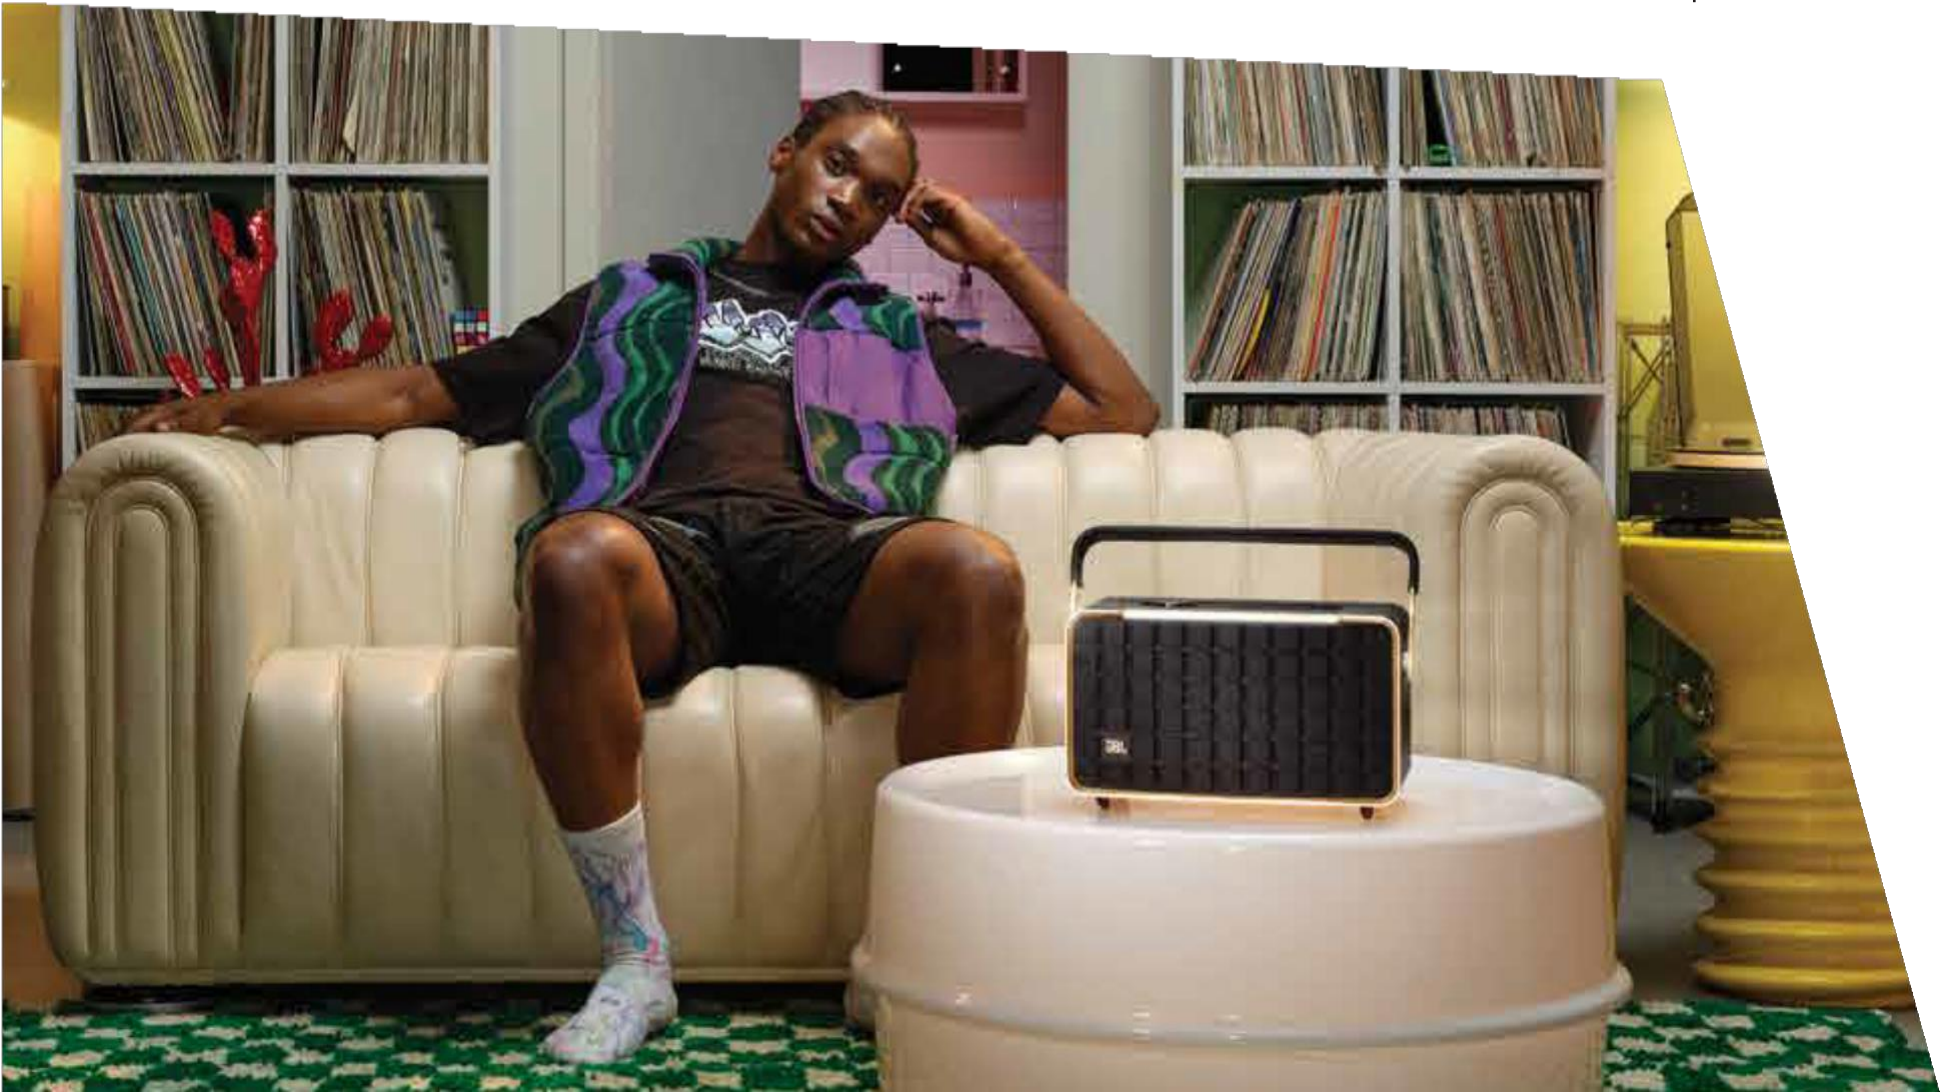

JBL AUTHENTICS 300

Your retro style sound companion.

The retro '70s-inspired design featuring the iconic Quadrex grille makes a bold statement no matter where you take it. And so does its wide soundstage, crystal-clear highs, and deep bass.

₹54,999