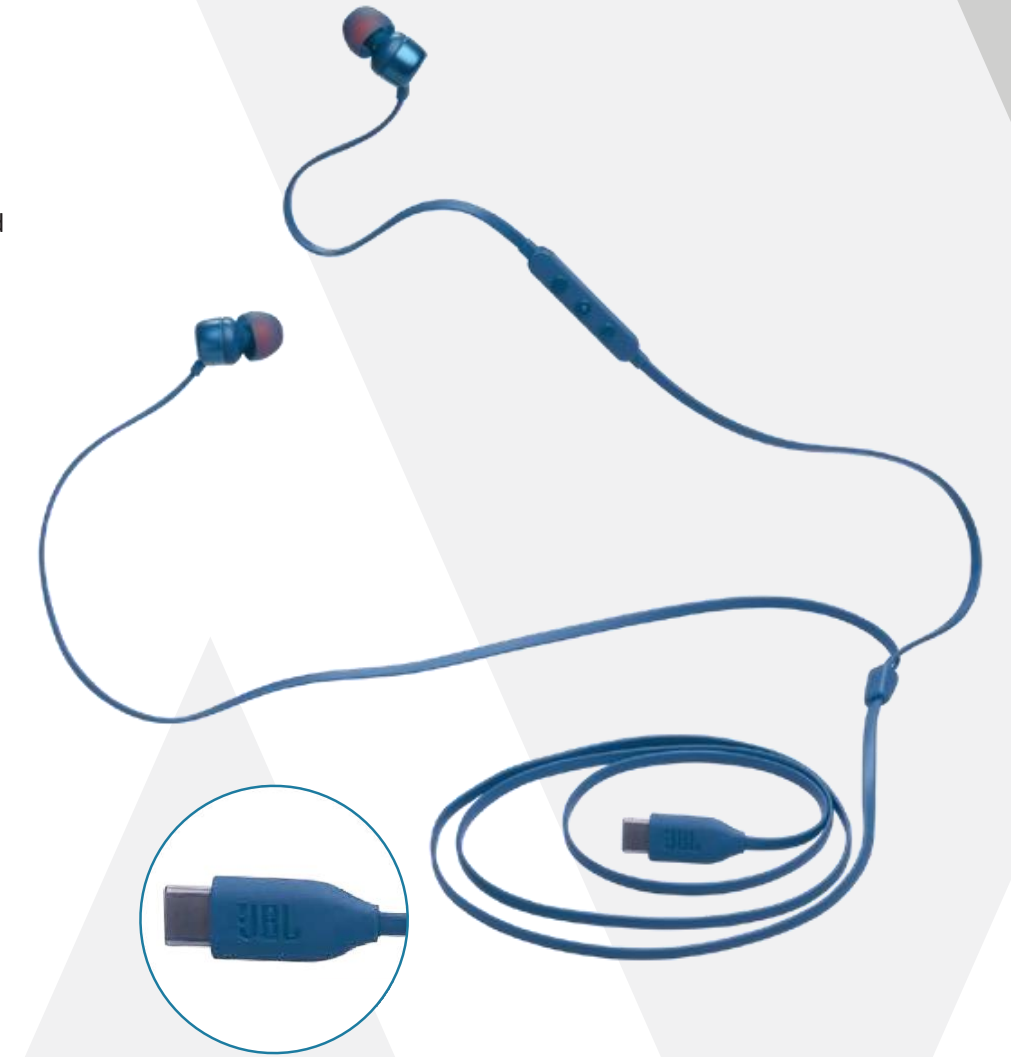

JBL Pure Bass sound, Hi-Res certified

Compatible with USB-C devices

3-button remote with microphone

Tangle-free flat cable

EQ presets control